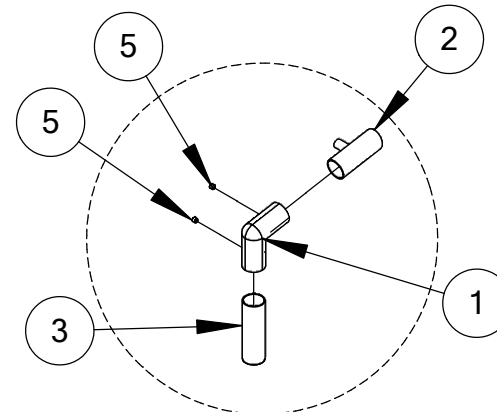

HORIZONTAL LADDER

501-416

ITEM NO.	PART NUMBER	DESCRIPTION	QTY.
1	503-501	Elbow	4
2	503-315	Ladder	1
3	503-316	Ladder	1
4	503-615	Post	2
5	196-803	1/2" x 3/4" Socket Set Screw	8
6	416-400	1/4" Socket Key	1

DETAIL A
Typ 4 Pls