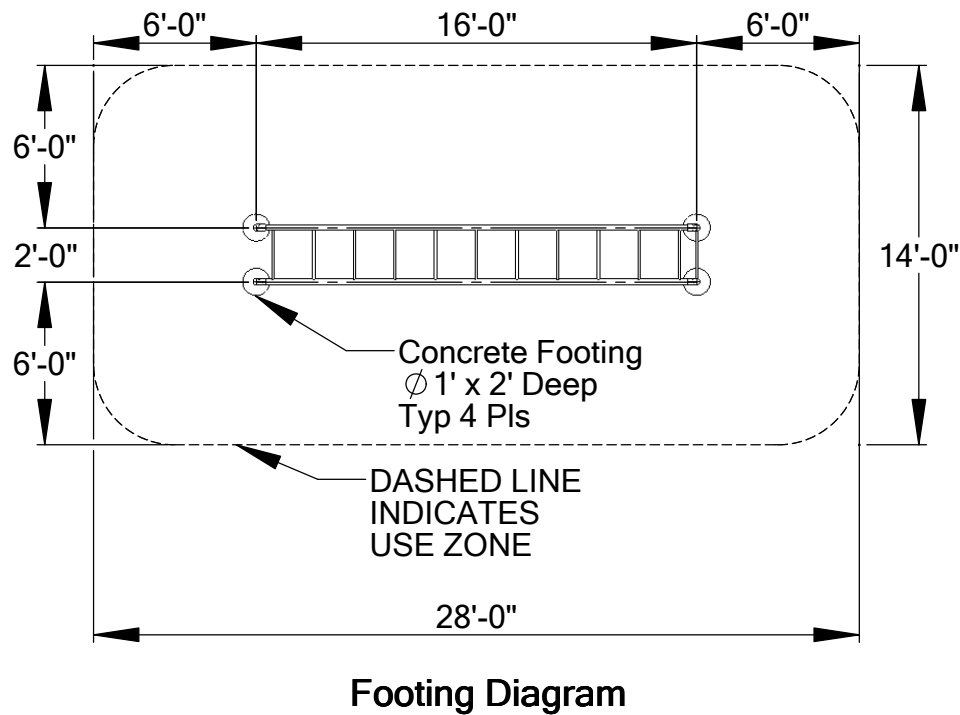

HORIZONTAL LADDER

501-416

ITEM NO.	PART NUMBER	DESCRIPTION	QTY.
1	503-501	Elbow	4
2	503-315	Ladder	1
3	503-316	Ladder	1
4	503-615	Post	2
5	196-803	1/2" x 3/4" Socket Set Screw	8
6	416-400	1/4" Socket Key	1

DETAIL A
Typ 4 Pls