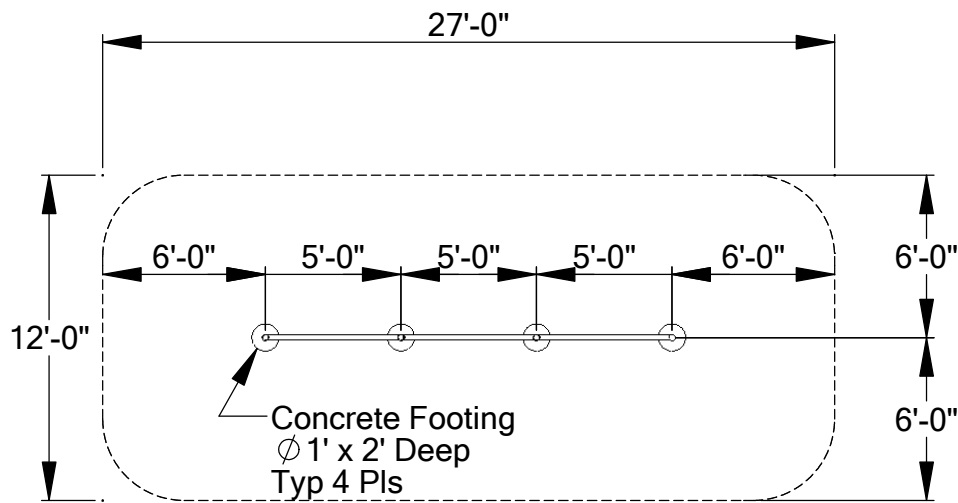

TRIPLE HORIZONTAL BAR

501-876

ITEM NO.	PART NUMBER	DESCRIPTION	QTY.
1	503-208	Turning Bar	2
2	503-205	Turning Bar	1
3	503-614	Post 2-3/8" x 8' Long	1
4	503-622	Post 2-3/8" x 9' Long	1
5	503-605	Post 2-3/8" x 10' Long	1
6	196-802	1/2" x 1/2" Socket Set Screw	6
7	416-400	1/4" Socket Key	1

DETAIL A
Typ 4 Pls

DETAIL B
Typ 2 Pls

Footing
Diagram