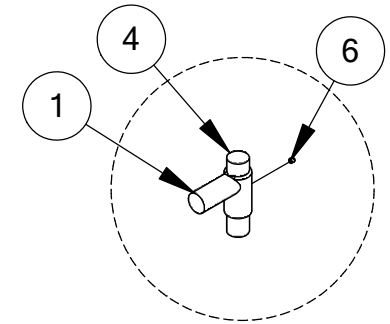

TRIPLE HORIZONTAL BAR

501-876

ITEM NO.	PART NUMBER	DESCRIPTION	QTY.
1	503-208	Turning Bar	2
2	503-205	Turning Bar	1
3	503-614	Post 2-3/8" x 8' Long	1
4	503-622	Post 2-3/8" x 9' Long	1
5	503-605	Post 2-3/8" x 10' Long	1
6	196-802	1/2" x 1/2" Socket Set Screw	6
7	416-400	1/4" Socket Key	1

DETAIL A
Typ 4 Pls

DETAIL B
Typ 2 Pls

Footing
Diagram