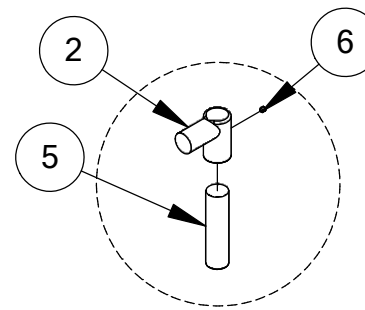

TRIPLE HORIZONTAL BAR

501-876

ITEM NO.	PART NUMBER	DESCRIPTION	QTY.
1	503-208	Turning Bar	2
2	503-205	Turning Bar	1
3	503-614	Post 2-3/8" x 8' Long	1
4	503-622	Post 2-3/8" x 9' Long	1
5	503-605	Post 2-3/8" x 10' Long	1
6	196-802	1/2" x 1/2" Socket Set Screw	6
7	416-400	1/4" Socket Key	1

DETAIL A
Typ 4 Pls

DETAIL B
Typ 2 Pls

Footing
Diagram