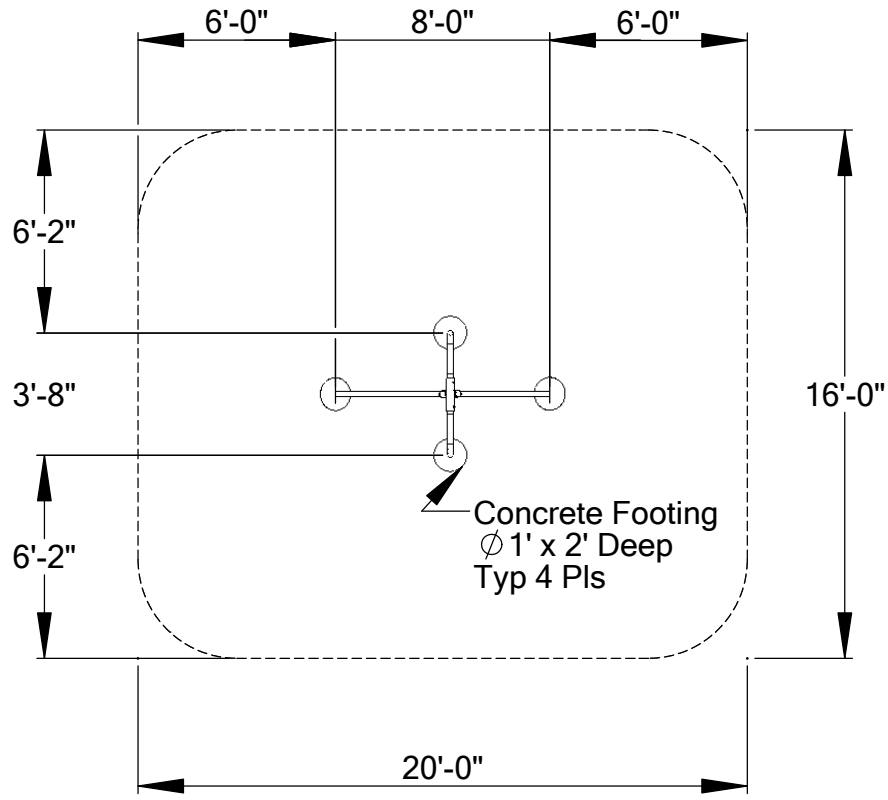

# POLE CLIMB

511-105

ITEM NO.	PART NUMBER	DESCRIPTION	QTY.
1	583-602	Swing Leg	2
2	103-644	Sliding Pole	2
3	583-518	Center Fitting	1
4	513-511	Adapter	2
5	196-802	1/2" x 1/2" Socket Set Screw	6
6	416-400	1/4" Socket Key	1

**Pole Climb** Footing Diagram

4 3 2 1