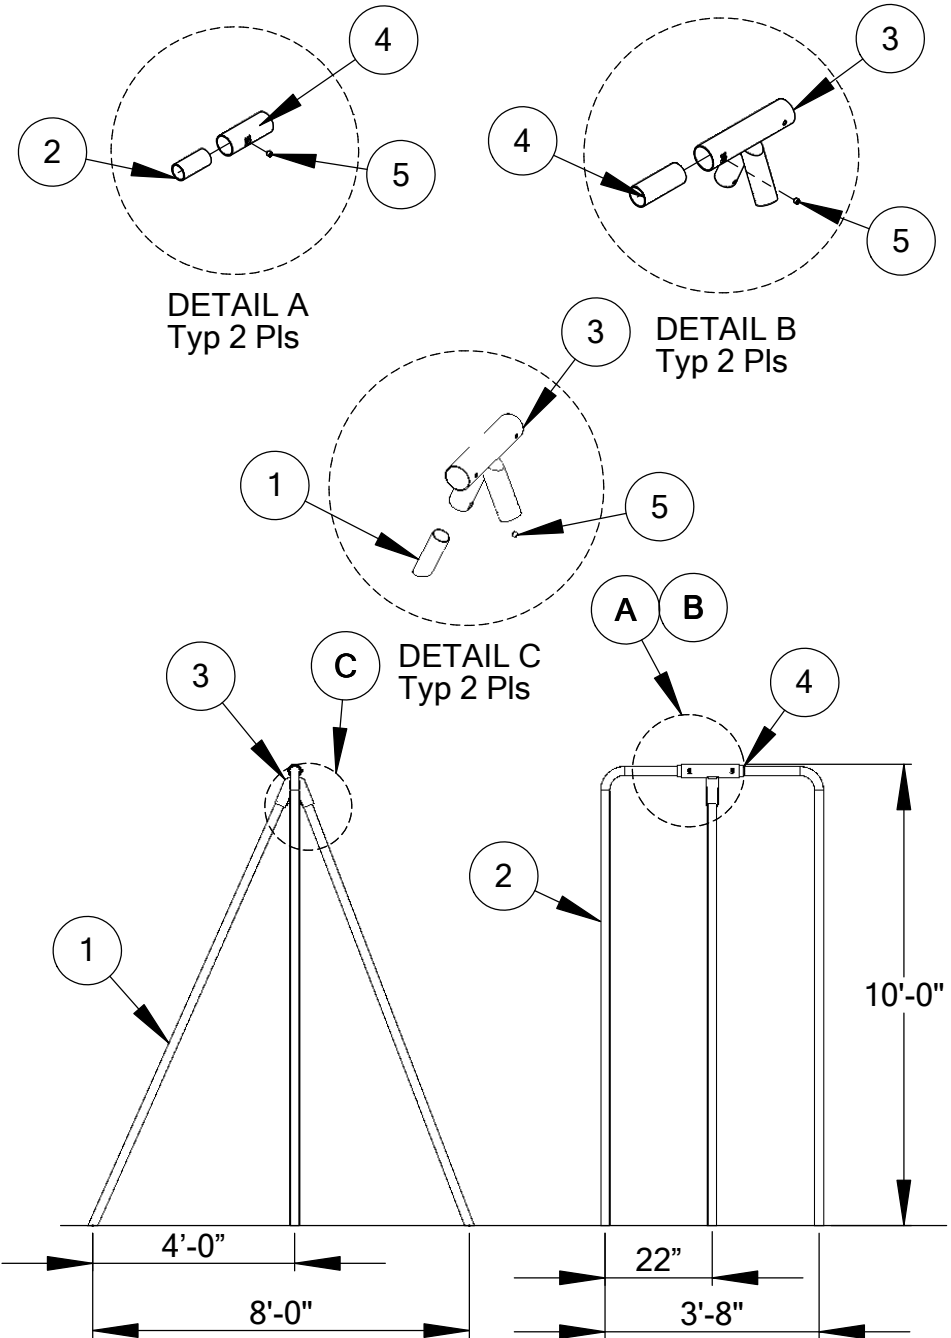

# POLE CLIMB

511-105

ITEM NO.	PART NUMBER	DESCRIPTION	QTY.
1	583-602	Swing Leg	2
2	103-644	Sliding Pole	2
3	583-518	Center Fitting	1
4	513-511	Adapter	2
5	196-802	1/2" x 1/2" Socket Set Screw	6
6	416-400	1/4" Socket Key	1

**Pole Climb** Footing Diagram

4 3 2 1