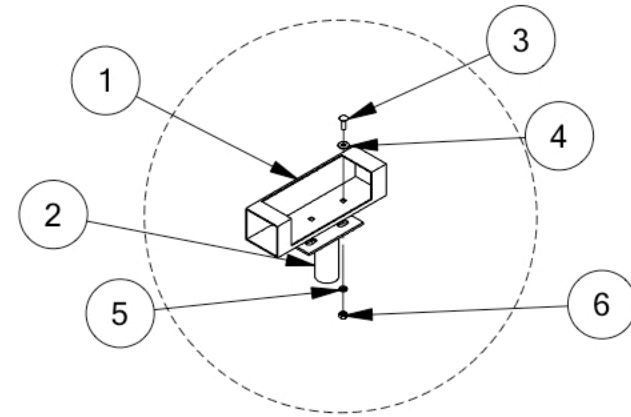

CURVED BALANCE BEAM

511-107C

ITEM NO.	PART NUMBER	DESCRIPTION	QTY.
1	513-933	Curved Balance Beam	1
2	513-934	Leg Curved Balance Beam	3
3	126-504	5/16" x 1" Carriage Bolt	6
4	316-504	5/16" Flat Washer	6
5	226-501	5/16" Lock Washer	6
6	216-501	5/16" Hex Nut	6

DETAIL A

FOOTING DIAGRAM