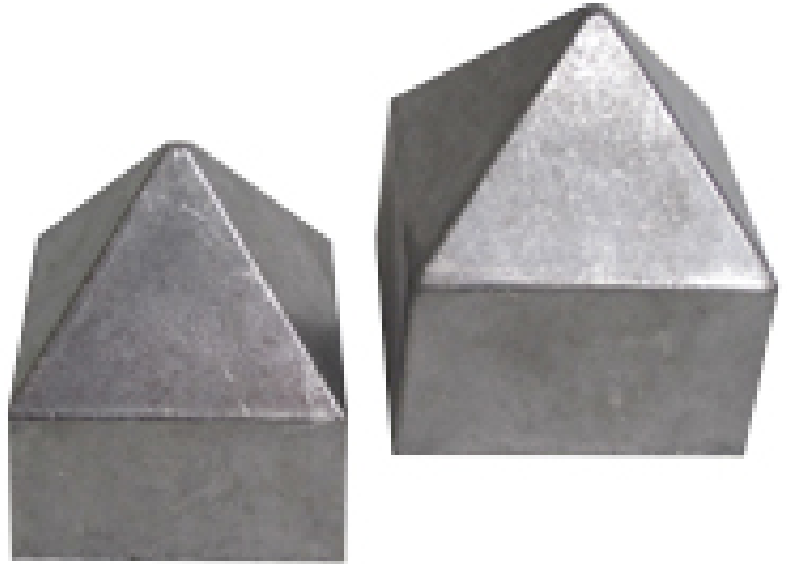

Square Post Pyramid Rain Cap

MSRP \$17.00

SALE \$12.00

Highlights:

- 1-3/4-inch cap fits DOGIPOT telescopic posts
- 2-inch cap fits all other DOGIPOT posts
- Makes sure water damage is reduced
- Also keeps debris out of posts
- Removes potential sharp edges at the top of posts

You may be able to fix one end of your steel post in the ground, but that still leaves the other end exposed to the elements. Now, with the DOGIPOT Square Post Pyramid Rain Cap, you can make sure you secure the inside of your post from everything outside. Rain, debris, and trash can get stuck inside your post when it is left open, leading to rust or a trashy look. With this cap in place, nothing is getting in that can do any harm to your post. The Square Post Pyramid Rain Cap easily fits on DOGIPOT 2-inch square posts—such as the 4-Foot Galvanized Steel Square Post—and their 1-3/4-inch square posts—such as the 8-Foot Galvanized Steel Telescopic Square Post and 8-Foot Polyethylene Telescopic Square Post. So, you can add it to any DOGIPOT post for an extra level of protection. It easily clips on to ensure that no objects or excess moisture squeezes inside.