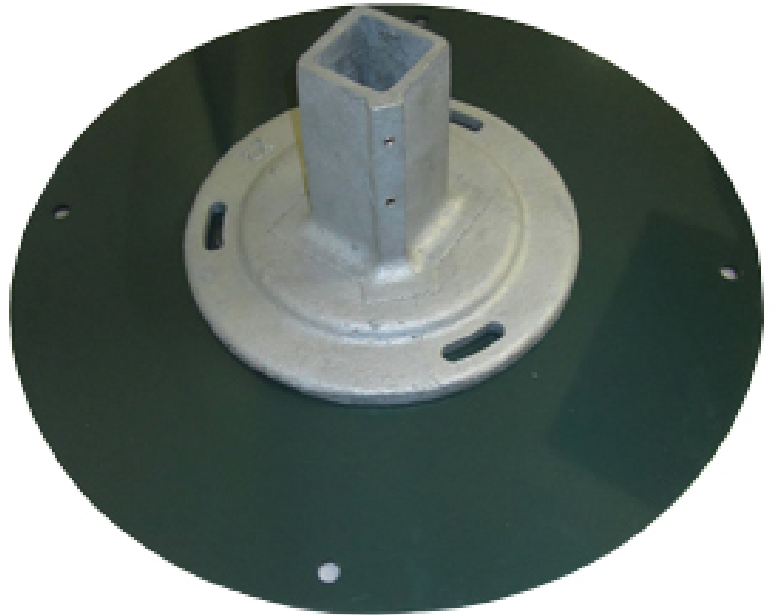

### Highlights:

- Portable base allows you to make any area pet-friendly
- Perfectly fits DOGIPOT square mounting posts
- Made of sturdy cast iron
- Base plate allows permanent surface mounting

---

The Mobile DOGIPOT Pet Station/ DOGVALET Mounting Base adds a lot of versatility to your DOGIPOT DOGVALET or Pet Station. On the one hand, you can use it to surface mount these items on most solid surfaces, opening up new potential for your dog tidying needs beyond the grass. If, on the other hand, you need to be able to move your DOGIPOT items around regularly, this base also offers complete portability. Set it down where you need it for the day, week, or month, and then pack it back into storage when you're done. Included in this kit is a 22-inch heavy-duty base plate powder coated in a forest green that is attached directly to the cast iron pedestal post base. This fits all two-inch DOGIPOT square posts. The base plate that is included comes with four holes for cement screws or ground stakes that provide extra security for yourself against the possibility of tipping over.