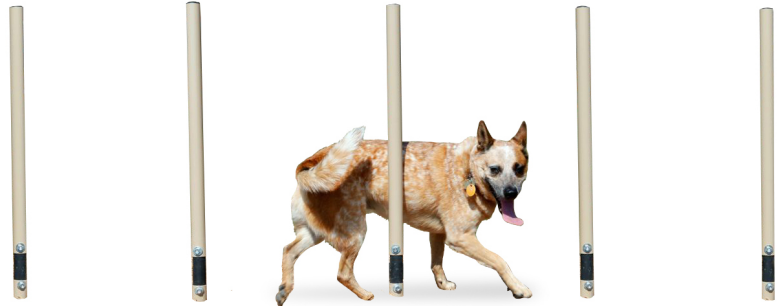

BarkPark Weave Posts

MSRP \$1,462.00

SALE \$1,243.00

Highlights:

- Spring attachments for the tubes creating the iconic weave post action

If you are looking for an effective way to improve your dog's speed and agility, then the BarkPark Weave Posts are the products for you. This kit consists of six tall posts, each of which are attached to a surface mount plate, meaning that they can easily be aligned, and each of them has been fitted with a flexible rubber stoppered on the attachment point, providing great and smooth springing action even at fast speeds. These two sets of natural beige three posts are a perfect way to start your dog on weaving in and out which, as they get better and more confident, will help to improve their speed and agility. Because they are so flexible and spring back into their original position so easily, your dog will learn to move the way that is best for them, without being afraid of injury.