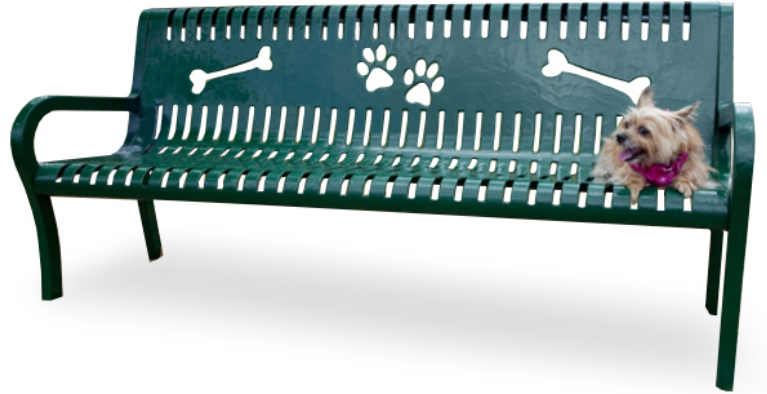

BarkPark Pooch Perch Bench

MSRP \$1,898.00

SALE \$1,614.00

Highlights:

- Arms on either end to provide a comfortable seat
- Classic styling adds sophistication to your dog park
- Laser cut-outs make it clear that the area is for dogs
- 6-foot seat accommodates two or more people at a time

Dog owners aren't the only ones who don't like to sit on the floor, the pooches themselves sometimes like to jump onto human seats, as most dog owners will know. The BarkPark Pooch Perch Bench provides your pets, and their owners, with the perfect place to have a comfortable rest during their visit to their local bark park. This Pooch Perch Bench features the laser cut dog themed details that can be seen on all other BarkPark products in order for it to fully coordinate with all of the components in your park. All of the furnishings have been coated in thermoplastic so it looks good and superior durability. They have also been covered in Canine Coat, which provides protection against UV rays, and also protects against vandalism and urine damage.

For a more portable option, check out our BarkPark Sit & Stay Bench.