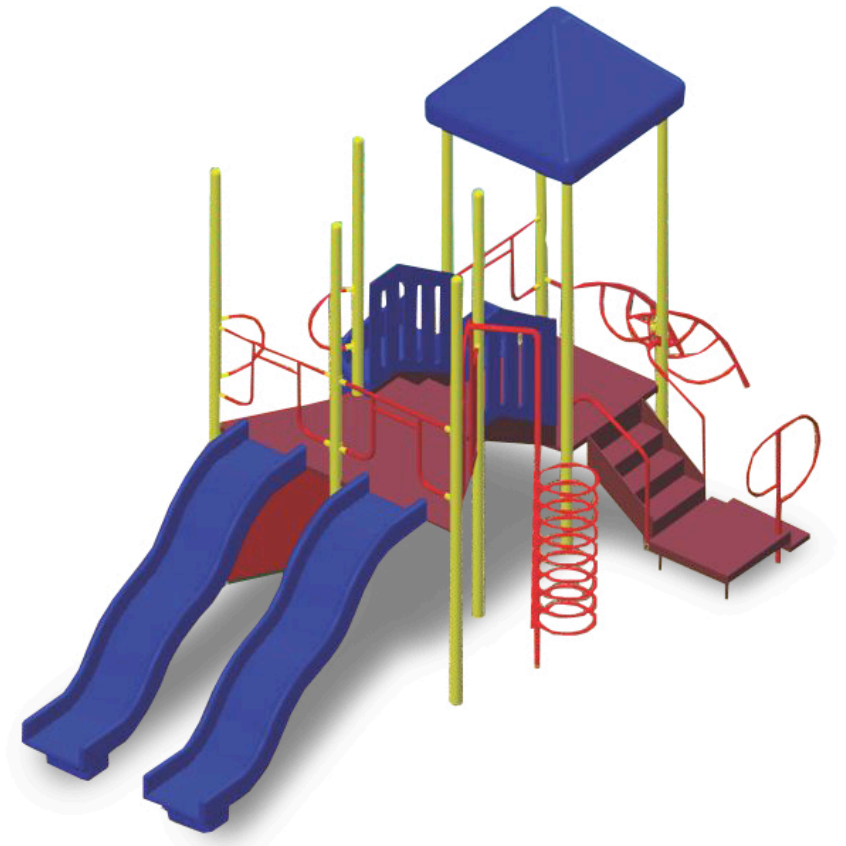

Sophia Playground Structure

Price \$14,793.00

Age Group: 2 to 12 years

Footprint: 14' x 24'

Use Zone: 26' x 36'

What is so unique about the Sophia Playground Structure by SportsPlay is the way that you can hide behind the rock-climbing wall, making it a fun element for a game of Hide-and-go-Seek! Stairs take children to a covered platform where they can journey through paths to get to the slides. The best part about the slides is that they are side-by-side, which is perfect for racing! On the ground, there is the rock climbing wall plus a corkscrew climber to encourage strengthening exercises and improve balance. Order the system either as a 3.5 or 5-inch super-duty upright option. It is brightly colored and offers everything that kids need to have fun and burn off a ton of energy. This is welcome addition to any playground, and since it is made for commercial use, it is built to last.