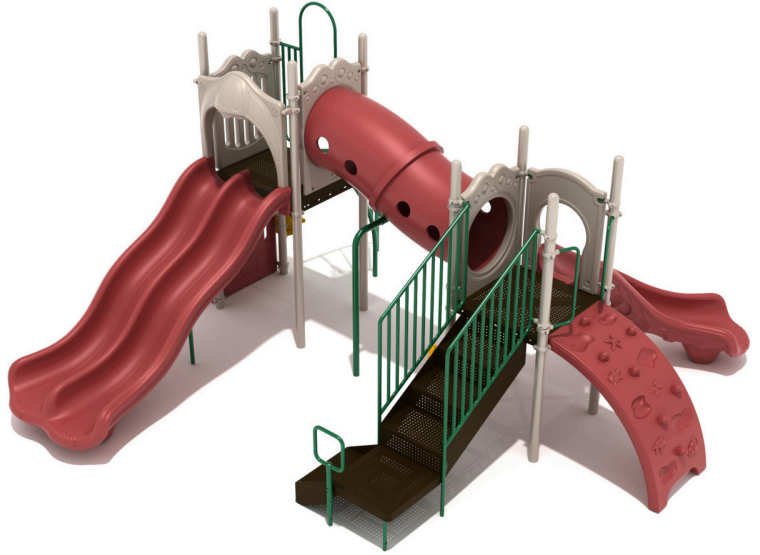

Copper Canyon Play System

MSRP \$25,194.00

SALE \$12,597.00

Highlights:

- Slides on either side of the structure
- Open design allows for freedom of play
- Mid-sized structure for medium sized spaces
- Components at ground level for inclusive play

Age Group: 5 to 12 years

Capacity: 25-35

Fall Height: 60"

Use Zone: 28' 5" x 30' 6"

COMPLIES With:

ASTM F1487-17

CPSC PUB #325

ADA Compliant

Climb back out of the Copper Canyon Play System. School children will be comfortably pushed while not being overly taxed on the Sea Creature Climber and the Twisted Arch Ladder. Once they reach either the 5- or 4-foot deck, they will be able to slip to the other side through the Inclined Tube Bridge. The bridge has small ports cut out to allow light and air through the tube. Each end of the tube is home to a slide: Right Turn Slide or Double Wave Slide. Children will giddily slide to the bottom to discover the other treasures on this structure. The Rain Wheel provides a rattly melody to summon a storm while the Ship's Wheel might be swung with gusto to prevent the entire hull from being lost to the sea. When children finish their adventures, a simple Bench Panel awaits them. The Copper Canyon comes in any of our custom colors or set color palettes to aid in whatever adventure children will play next.