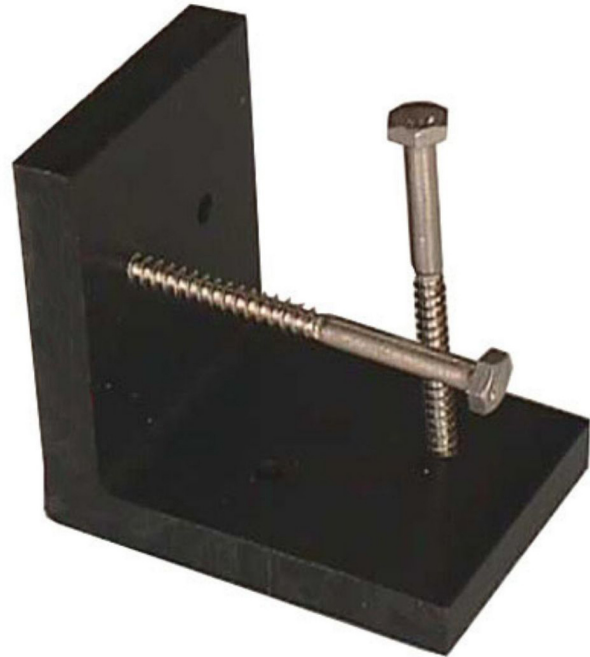

Frog Furnishings Surface L-Brackets (set of 2)

MSRP ~~\$32.00~~

SALE \$28.00

Highlights:

- Bracket is as strong as steel
- Recommended for all products with recycled plastic bases
- Screws not included with bracket
- Standard lag screws effective for mounting

Keep your tables, chairs and benches right where you want them, firmly held to the concrete with Frog Furnishings Surface L-Brackets. These brackets take a novel design to add incredible strength to your surface mounting. Attach these brackets to any of Frog Furnishings' recycled plastic outdoor amenities, and you'll have them steady and secure in concrete or many other outdoor surfaces. That flexibility and utility extends to the fastening agents. While the Frog Furnishings Surface L-Brackets don't come with screws, they offer plenty of alternatives for you to choose from. Use Tap-Cons, rebar or just standard lag screws to fully secure your furniture. However you do it, you'll be able to relax knowing your Frog Furnishings furniture isn't going anywhere once you've installed these L-Brackets.

Frog Furnishings also offers the Frog Furnishings Surface Elite Bolt for Elite Series bases.