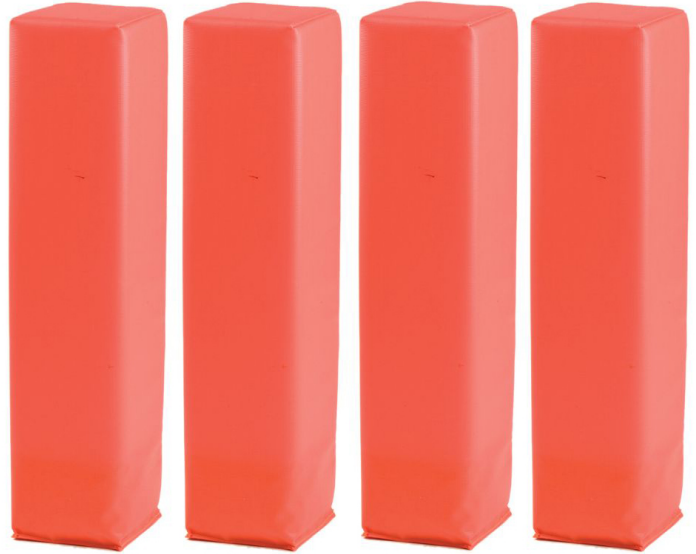

Line and End Zone Pylon Set

MSRP \$54.00

SALE \$34.00

Having the right gear always makes a world of difference. The Line and End Zone Pylon Set consists of a set of 4 line and end zone markers. These line and end zone markers can't be missed, as they are a prominent fluorescent orange and measure 18" H x 4" square. The Line and End Zone Pylon Set is constructed from a long-lasting and durable poly-foam core and covered with vinyl-nylon. Built to take a good deal of abuse, these units will last for years.