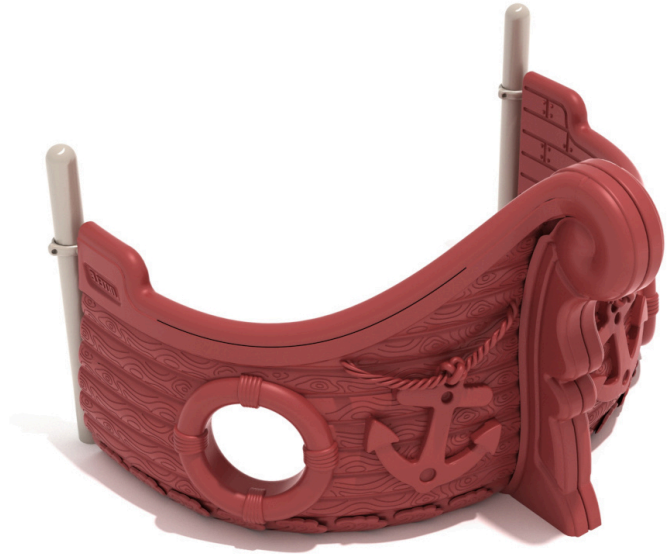

Free Play Pirate Bow Panel

MSRP \$3,112.00

SALE \$2,394.00

Highlights:

- Crawl throughs at the portholes
- Details that bring the piece to life
- Clear theme to guide imaginative play
- Free standing piece that can compliment a larger play system

Age Group: 6 months to 5 years

Fall Height: No fall height

Footprint: 9' x 5' 9"

Use Zone: No use zone required

COMPLIES With:

ASTM F1487-17

CPSC PUB #325

Children will sail the seven seas at the front of the Free Play Pirate Bow Panel. Mixing the fun of pirate stories with a lighthearted cartoon appearance, kids will be ready to make a story all their own. On the front of the bow, two anchors are molded to hang askew away from the centerline and simply curled figurehead. On either side, portholes provide children with space to look or crawl through. The interior of the bow continues the theme with its simulated wood interior with a high rail. The powder coat painted steel posts continue the look while providing stability for the entire piece. Color the steel and rotationally molded plastic of this nautical unit to match any fantasy or whim. Help children's imaginations set sail for pirates, a relaxing vacation or the secret mission to a hidden world on the Free Play Pirate Bow Panel.