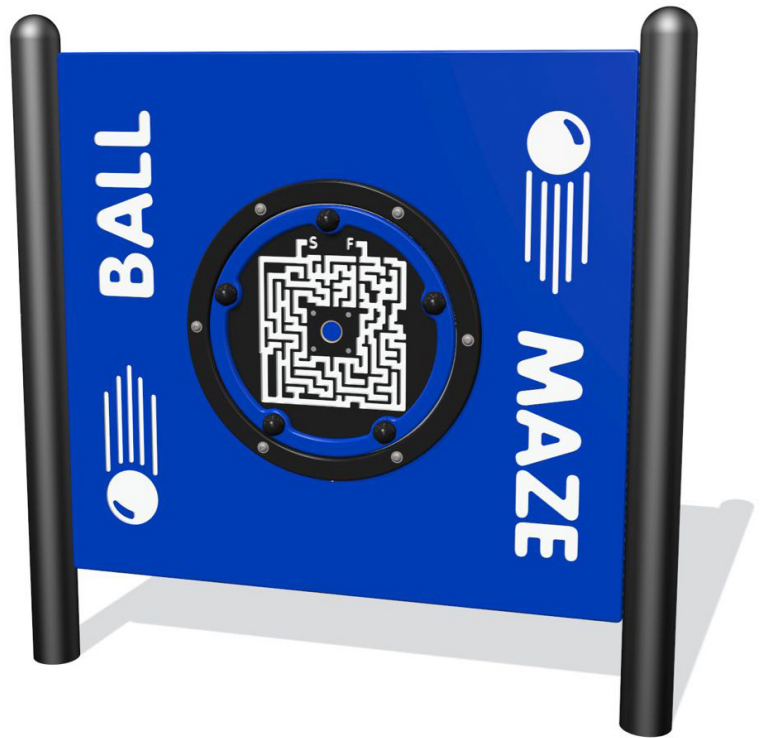

## Freestanding Ball Maze Panel

**MSRP \$2,433.00**

**SALE \$2,044.00**

### Highlights:

- Durable polyethylene panel is commercial grade
- The two 3.5-inch diameter posts anchor the panel in-ground
- Game design is challenging and rewarding for all ages
- Easy to install, playground construction knowledge not required
- Spinner is commercial grade, which means years of use
- Posts colors allow some customization of unit
- Plastic panel is 2' 8" wide by x 1' 10" high

**Age Group:** 2 to 12 years

**Footprint:** 3' 3" x 3' 1/2" x 4' 2"

**Use Zone:** No use zone required.

It is important that children not only exercise their bodies, but also their minds. The Freestanding Ball Maze Panel is an essential part of play time as it allows kids to learn logic. The panel features a maze with a start and finish spot. A ball is guided through the maze as children spin the circle one way or the other. Once the ball hits the finish spot, guide it back to the start! The Freestanding Ball Maze Panel is designed to be used by children ages 2-12 years old.