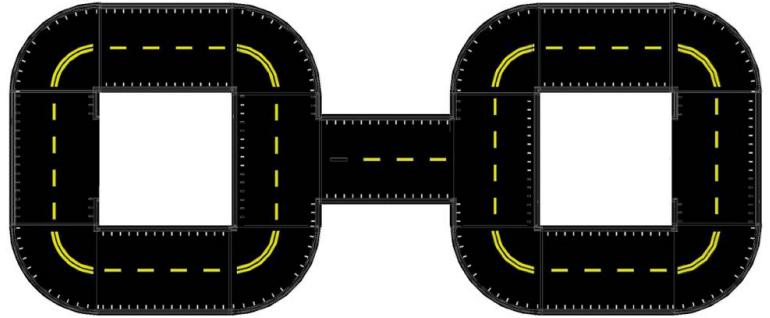

Atlanta Crazy Eight Pedal Path

MSRP \$10,762.00

SALE \$7,534.00

Highlights:

- Two square tracks
- The tracks are connected with one lane
- Gives children a fun place to ride
- Encourages social skills and safe riding habits

Age Group: 2 to 5 years

Assembled Dimensions: 18' 11" x 45' 8"

Riding tricycles is an important part of a young child's development. Not only does it help to strengthen their muscles and develop coordination, but it also provides a step in the right direction to learning how to ride a regular bike. However, some riding surfaces are uneven or debris covered, leading to possible injury. The Atlanta Crazy Eight Pedal Path is designed to provide a safe, even surface for trike riding. The large size and fun shape allow several children to enjoy pedaling around at once. The path is available with or without stripes, bringing a bit of realism to play time. You can also add imaginative play elements and accessories along side the Atlanta Crazy Eight Pedal Path to create a street that features road signs and every day locations to stop at along the way. This Pedal Path is shipped with an entrance and exit section so trikes can be easily guided on and off the path.