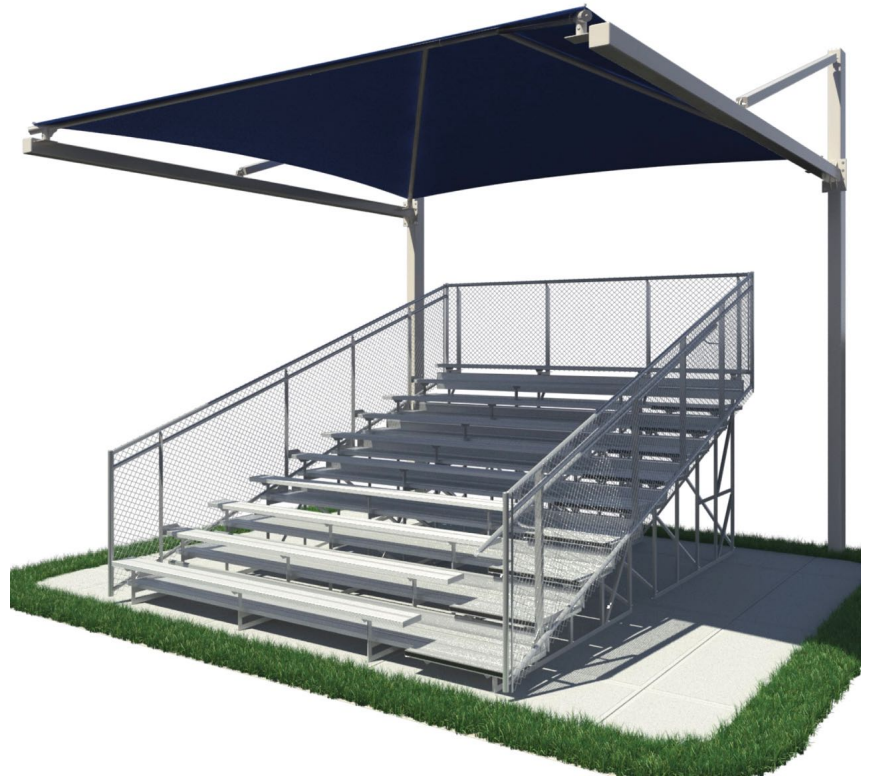

Suspended Cantilever Bleacher Shade

Price \$17,586.00

Highlights:

- Two post support system
- Covers bleachers of 10 rows high
- Larger range of view for the audience
- Compact and unique design
- **Surface mount only**

If you have a large size bleacher or other requirement the Suspended Cantilever Bleacher Shade is for you. This can accommodate bleacher sizes up to 10 rows high! The unique engineering allows 2 posts to support the large shade canopy, an important factor as a traditional shade will have 4 columns, leading to obstructed viewing areas. Keeping aluminum cool is no easy task. Take the heat off of spectators so they can enjoy the activity. The Suspended Cantilever shade is available in multiple colors of paint for posts and fabric for the top. First select the applicable product and request a quote. Should you require a custom size, contact us by phone, email, or chat. Our sales team at AAA State of Play will have your shade quote including shipping within 1 business day. If you need installation, don't hesitate to ask. We have a network of installers including in-house crews working all over the nation.