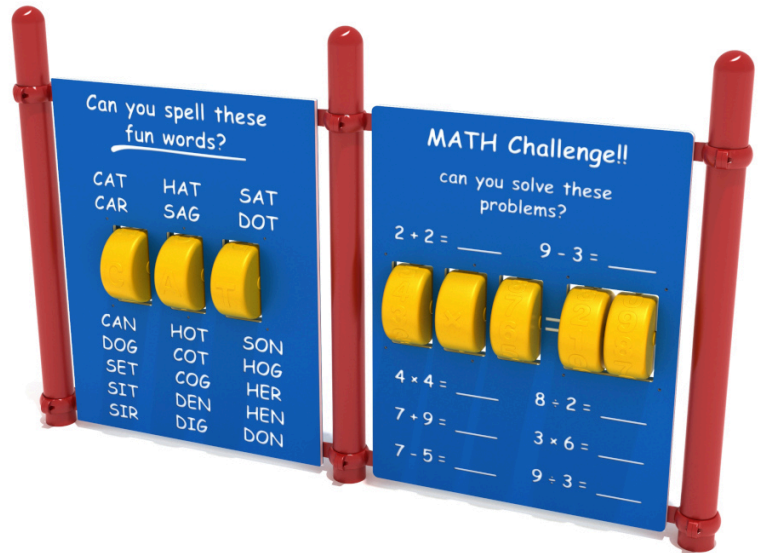

### Highlights:

- No mischievous words can be spelled
- Order in any combination of our colors
- Adds more exposure to academic subjects
- Helps build recognition for preschool and younger

**Age Group:** 2 to 12 years

**Footprint:** 9" x 6' 6"

**Use Zone:** No use zone required

### COMPLIES With:

ASTM F1487-17

CPSC PUB #325

The Freestanding Learning Junction Panel brings more traditionally text-book oriented learning to the playground. This element is made up of two double sided panels that work on both spelling and math in a kinesthetically appealing learning method. The words are cut into the dual color polyethylene panels creating a physical off-set as well as color contrast that will last through years of weather and adds a tactile element to learning. Both visual and kinesthetic learners will be drawn to the writing and then the cylinders embossed with raised numbers and letters that can be spun to the correct answers. Even if children aren't necessarily coming up with the correct answers, they will be sure to use their imaginations for another use for these panels. They might become the lock on a treasure chest or a puzzle in an ancient ruin that they must solve to find the treasure hidden within. No matter what they are doing with them, they'll be sure to take a step towards learning while playing.