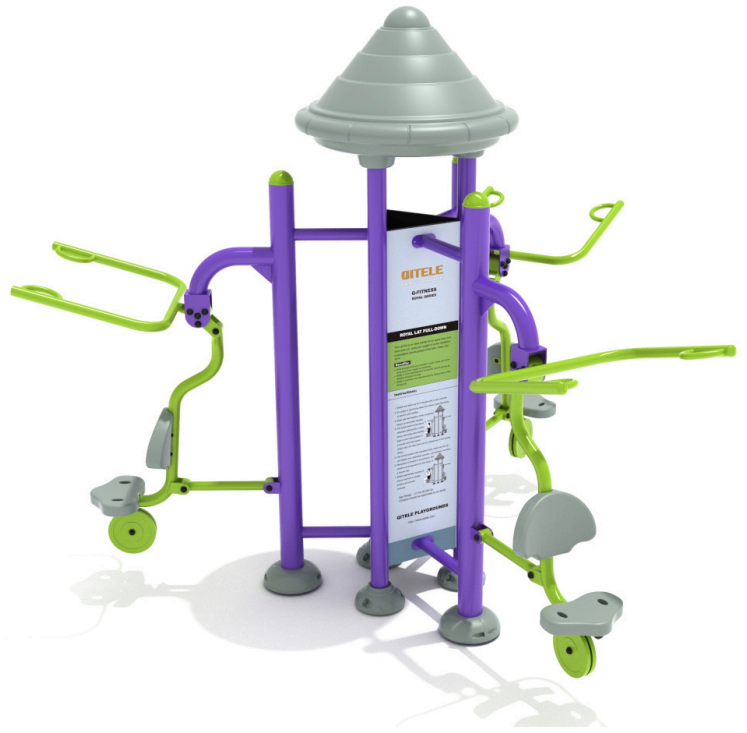

Triple Royal Lat Pull Down

MSRP \$7,402.00

SALE \$5,694.00

Highlights:

- Weather resistant materials
- Three friends can workout together
- Steel can be colored in up to two colors
- Instructional guide is included on the unit itself

Age Group: Adult

Footprint: 9' x 10' 4"

COMPLIES With:

ASTM F1487-17

CPSC PUB #325

Keep your upper body at its peak with the Triple Royal Lat Pull Down. This unit offers an intense workout that improves the biceps, rhomboids, trapezius, and latissimus dorsi at the same time. All of these muscles are integral to an individual's overall health. If finding the motivation to exercise is your pitfall, no need to worry, this equipment can accommodate up to three users at once. Individuals can bring along their moral support for a group workout session. If three is too many, the Royal Lat Pull Down offers only two seats. To avoid any confusion, the instructional guide is printed directly onto the equipment. The Triple Royal Lat Pull Down is held together with powder-coat painted steel and rotationally molded plastic. These materials prevent rust, withstand bad weather, and will remain strong after harsh daily use.