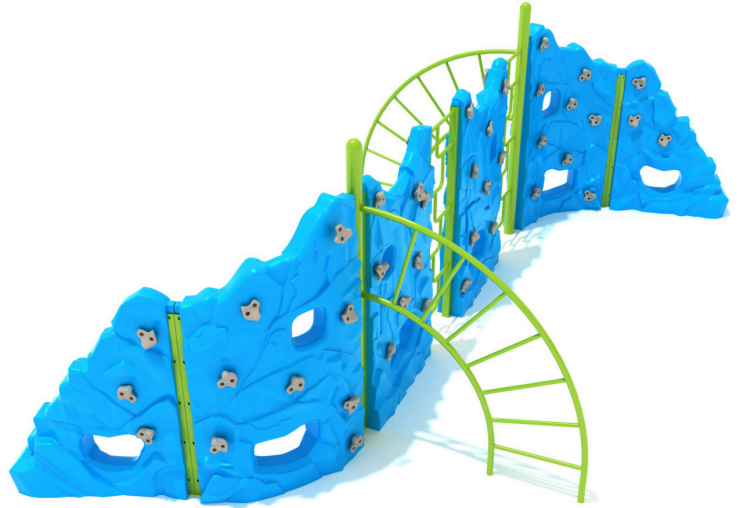

## Six Panel Craggy Horn Climber

**MSRP \$12,650.00**

**SALE \$9,731.00**

### Highlights:

- Combination of metal and plastic climbers
- Both side have basically the exact same activities

**Age Group:** 5 to 12 years

**Fall Height:** 96"

**Footprint:** 13' 11" x 23' 3"

**Use Zone:** 25' 11" x 35' 3"

### COMPLIES With:

ASTM F1487-17

CPSC PUB #325

The Six Panel Craggy Horn Climber is one of our longest climbing walls of its type, with six sections of plastic rock walls all making up one continuous façade. The wall tapers down and curves at both ends, which saves some space to limit the required safe usage zone and help it fit more easily into existing play areas while also adding to its visual and playtime appeal. A structure of this size is perfect for kids to chase each other around or hide behind—and there are even holes and spaces for them to peek through while they do. Additionally, there are two sections of curious geometric ladders which make up parts of the wall, and two curved ladders buttressing it which are connected to sturdy galvanized support posts, all of which offer exciting alternative pathways up or around the wall. The Six Panel Craggy Horn Climber is sure to become a favorite part of any playground.