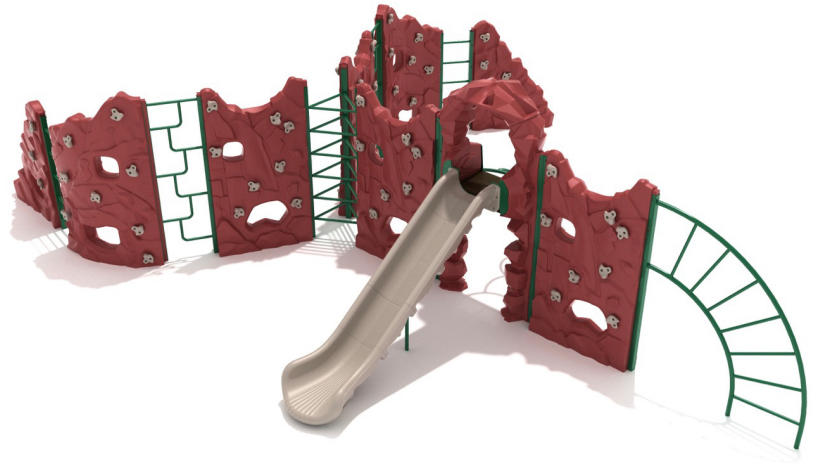

Eight Panel Craggy Crest Climber

MSRP \$22,558.00

SALE \$17,353.00

Highlights:

- Nature inspired rock textures on wall
- Solid hand grips for a secure hold when climbing
- Traditional metal climber elements and rock walls
- Incorporates a slide through a stone-like opening

Age Group: 5 to 12 years

Fall Height: 96"

Footprint: 24' 10" x 32' 10"

Use Zone: 36' 10" x 44' 11"

COMPLIES With:

ASTM F1487-17

CPSC PUB #325

The natural environment is incorporated into the play experience with the Eight Panel Crest Craggy Climber. Taking inspiration from nature herself, the Eight Panel Craggy Crest Climber uses the look of rocks to create a climbing structure full of possibilities. One of its biggest advantages is that we are only taking inspiration from nature which eliminates the spontaneity and risk often associated with natural play areas. The structure is a mix of the beautiful cliff faces that stay rather short. Each face is dotted with climbing grips to help build hand strength in addition to making it easier for learning children to hold on. Regularly spaced between each climbing wall rests a variety of metal climbers that require even less dexterity and finger strength to hold onto, allowing the talented children to still be integrated among those that might be less climbing inclined. The Eight Panel Craggy Crest Climber comes in any of our custom colors with a large selection of hand grip colors to choose between, allowing for a truly one of a kind structure.