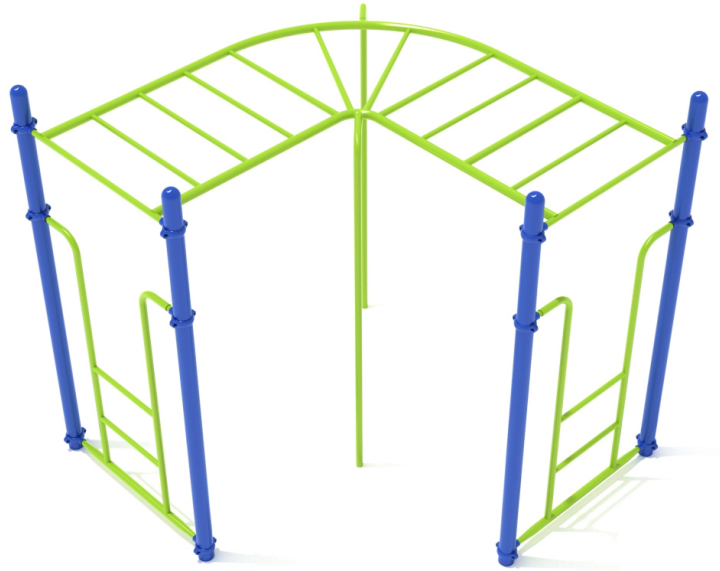

Freestanding 90-Degree Standard Horizontal Ladder

MSRP \$4,624.00

SALE \$3,557.00

Highlights:

- Right angle bend in the overhead ladder
- Steel is painted with a rust-resisting coat
- Two supplementary posts for added support
- Twelve overhead handles that can support most children

Age Group: 5 to 12 years

Footprint: 8' x 8'

Use Zone: 19' 11" x 19' 11"

COMPLIES With:

ASTM F1487-17

CPSC PUB #325

The Freestanding 90-Degree Standard Horizontal Ladder is a classic playground fixture which happens to be an unlimited source of both fun and upper-body exercise. This model bends into a right angle in the middle. This design allows it to fit into spaces which might otherwise be too small to contain an overhead climber of this length, such as the corner of a playground which may otherwise go unused. Additionally, there are a variety of color options available for the baked-on, weather-resistant paint coating. The six support posts as well as the rest of the structure features this type of paint job; making the Freestanding 90-Degree Standard Horizontal Ladder an easily customizable addition that will feel right at home alongside any other playground equipment. This model features two additional small ladders to help shorter children easily reach the bars.