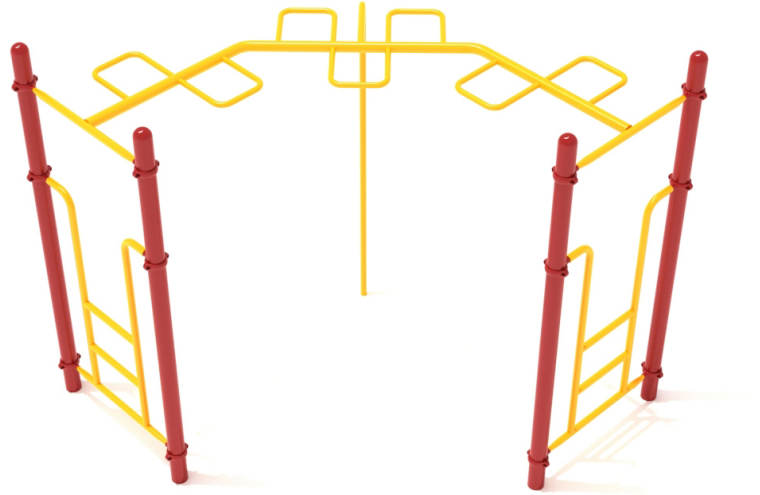

Freestanding 90-Degree Snake Ladder

MSRP \$3,026.00

SALE \$2,328.00

Highlights:

- Seven square-shaped climbing rungs
- Provides an arm workout while staying fun
- Two 45-Degree bends add a twist to this structure
- Wide array of color choices for the powder-coat painted steel

Age Group: 5 to 12 years

Footprint: 8' 5" x 8' 5"

Use Zone: 20' 3" x 20' 3"

COMPLIES With:

ASTM F1487-17

CPSC PUB #325

The Freestanding 90-Degree Snake Ladder is an overhead climber that combines popular features from several of our other models. Most noticeably the overhead bar curves at two 45 degree angles, which seems like a minor change but adds a significant increase in difficulty, variability and excitement. To avoid any loss of structural integrity from this change we've added an extra support bar to the middle of the structure; ensuring its stability without getting in the way of a child crossing the bars. The snake-styled rungs, which feature a single rung which bends back and forth across the overhead beam, encourages kids to alternate reaching between their right and left hands. They also have the ability to hold onto the outside edge of each bend if they so choose. It also adds to the visual appeal of the structure, making it an interesting piece of playground equipment which is sure to stand out.