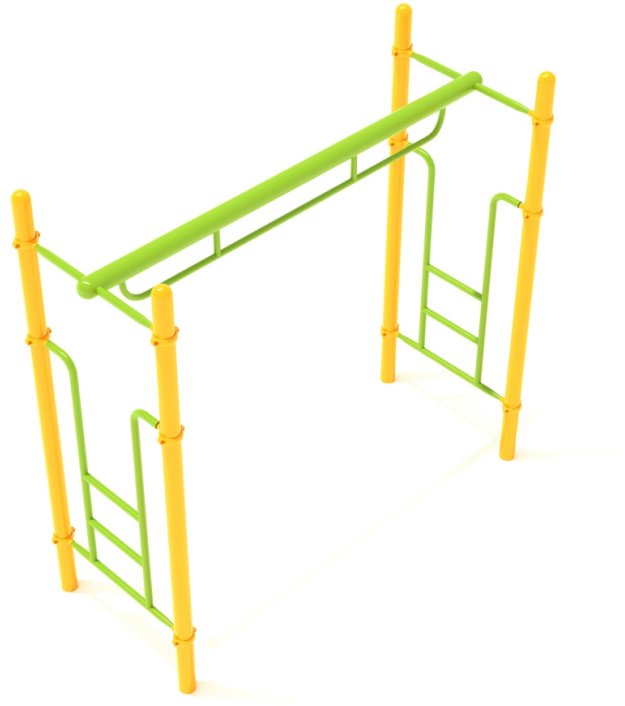

Freestanding Parallel Bar Ladder

MSRP \$2,930.00

SALE \$2,254.00

Highlights:

- Playing kids will build muscles
- Small ladders for easier access
- Choose the color of the powder-coat paint
- Single bar adds a twist to the overhead ladder experience

Age Group: 5 to 12 years

Footprint: 4' 2" x 8'

Use Zone: 19' 11" x 16' 0"

COMPLIES With:

ASTM F1487-17

CPSC PUB #325

The Freestanding Parallel Bar Ladder is a new twist on a playground classic. A standard overhead climber features rings to grab onto but this climber, is a solitary bar that extends from one end to the other. This adds a tantalizing challenge for determined children as well as a fun way to strengthen many important muscle groups. The Freestanding Parallel Bar Ladder is supported by extremely sturdy galvanized steel beams; ensuring this structure stands the test of time and can hold many eager children. All of the metal components are coated in a baked-on powder based paint that is long-lasting and comes in a variety of colors to match your ideal theme or existing play structures. This type of paint keeps the steel from rusting. Kids young and old will be lining up to test their skills on this robust, exciting and unique unit.