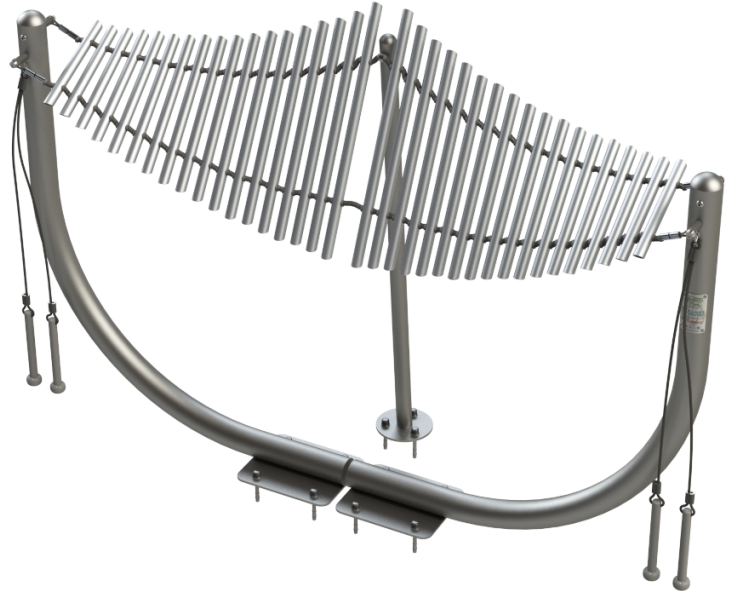

Manta Ray - 36 Note Aluminum Chime Metallophone

MSRP \$6,379.00

SALE \$6,061.00

Highlights:

- Elegant yet functional design
- Two matching sets of finely tuned keys with a large range of notes
- Two pairs of mallets secured to each side by steel cables

Age Group: 2 to 12 years and Adults

Footprint: 6' 7/8" long x 1' 7-1/2" wide x 3' 9" high; Between 3' 3" and 3' 8" install height (varies by age)

Use Zone: No use zone required

The Manta Ray gets its name from its two matching 'wings' of chimes, which are suspended on a strong stainless steel cable coated by a layer of protective nylon. This unique design lowers the pitch and resonance of the keys to produce a deep sound and give the feeling that the musician is playing on thin air. Although its sculptural design has a light and elegant appearance, it is deceptively durable and should have no problem surviving years of frequent use and weather. The trio of metal arms which support the 36 anodized aluminum keys are made from steel with a smooth, powder coated finish which is resistant to rust and corrosion. Each half of the Manta Ray comes with its own pair of mallets and the same series of 18 notes in the C Major key, making this another Freenotes instrument which is perfect for use by two people playing a duet together.