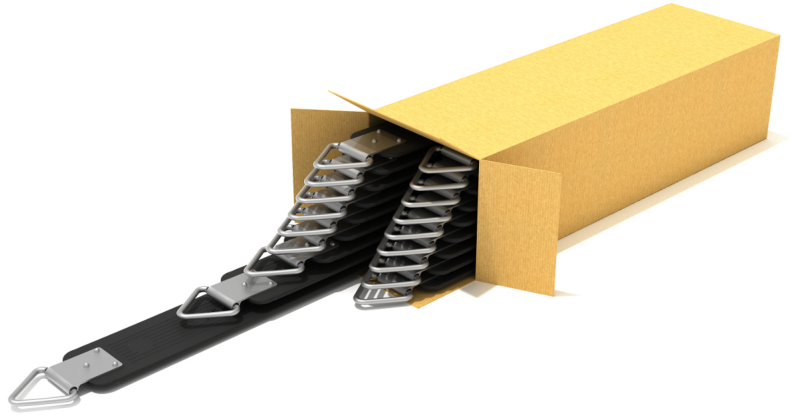

Box of 18 Belt Seats with Steel Insert (5 colors available)

MSRP \$747.00

SALE \$501.00

Highlights:

- Seats all include safety warning and steel inserts
- Use our [D Shackles](#) for easiest connection and assembly
- Great for large maintenance projects (cities, parks, schools)
- Box comes with either black, blue, green, red or yellow color

Age Group: 2 to 12 years

COMPLIES With:

ASTM F1487-17

CPSC PUB #325

This bundle of 18 belt seats for swings comes at a discounted bulk rate which significantly reduces the cost of buying this many seats separately. With this many, you will likely have plenty of spares in case of the unlikely event that one of them is damaged or needs to be replaced. However, the steel insert reinforces the plastic, making these seats deceptively sturdy. They should have no problem withstanding years of outdoor weather conditions, in addition to frequent and rough use by kids. This is a straightforward seat design where children simply sit on the belt and hang on to the chains on either side of them. It is not recommended for very small children who might have trouble hanging on. Our D-Shackles make it as simple as possible to install these seats into your swingset. All seats in the box will come in your choice of black, blue, green, red or yellow.