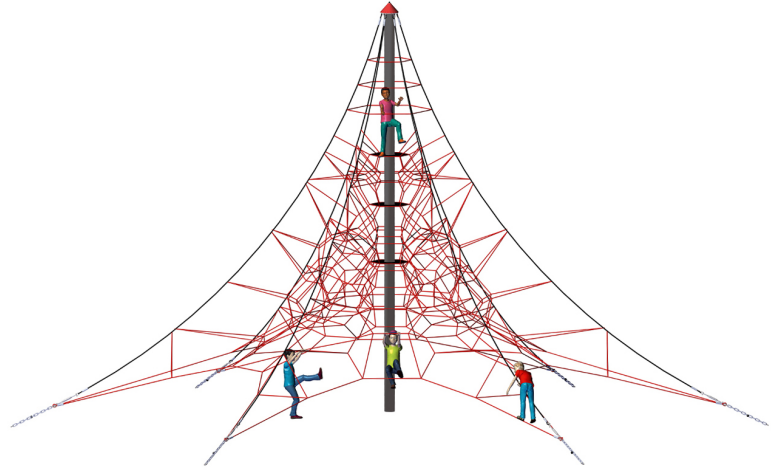

6-Sided Spider Pyramid Net Climber 8-6 (327-inch install height)

MSRP \$22,222.00

SALE \$19,445.00

Highlights:

- Colossal climbing structure
- Multiple starting points
- Large internal climbing areas
- Various resting points as they ascend
- Black, red, or red and black ropes
- Galvanized steel central post can be powder coated for an upcharge

Age Group: 5 to 12 years

Footprint: 39' 8" x 45' 11"

Use Zone: 51' 8" x 57' 11"

The 6-Sided Spider Pyramid Net Climber 8-6 is our largest model of pyramid net climber with an impressive height of 327 inches at its peak. The net, supported by a galvanized steel pole, is spread over a wide area at its base by six separate anchoring points. This area forms its definitive pyramid shape, which helps to make the structure especially safe for climbing. The netting is incredibly rugged, so that the structure retains its shape even when covered with kids. However, it is still remarkably soft and flexible, making it much safer and more comfortable than metal bars. Unlike traditional square netting, this structure has a 3-dimensional design which allows children to crawl through the spaces in the netting and move in any direction. Since every part of the structure can be climbed, large groups of eager children can flock to it at once without having to wait for their turn.