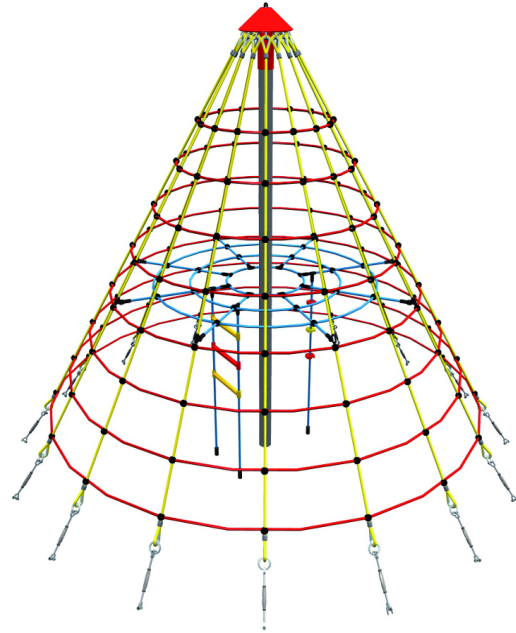

Round Super Net Climber 2 (148-inch install height)

MSRP \$6,470.00

SALE \$5,662.00

Highlights:

- Internal elevated play level
- Easily climbed on the inside or outside
- Internal ladders up to the second level
- Encourages social engagement
- Black ropes define the structure
- Powder coat is available for the central galvanized steel post at an additional cost

Age Group: 5 to 12 years

Footprint: 13' 1" x 13' 1"

Use Zone: 25' 1" x 25' 1"

The Round Super Net Climber 2 combines the best qualities of a net climber, jungle gym, and teepee into one exciting playground structure. The simple, conical shape is formed by 16 synthetic ropes which extend outwards from the top of the 148-inch central galvanized steel support post and are securely anchored to the ground. These are all connected by rope rings which form the horizontal climbing rungs of the structure. Rather than knots, the ropes are fastened together with sturdy plastic connectors. The spaces between them are large enough to work as excellent footholds, and large enough for kids to slip through them to get from one side to the other. The inside of the structure is mostly hollow to allow space for kids to move around, but there is also a 'platform' of ropes bisecting it, which children can play either on top of or beneath. This platform even has two types of climbing ropes leading up to it, so that children can easily reach.