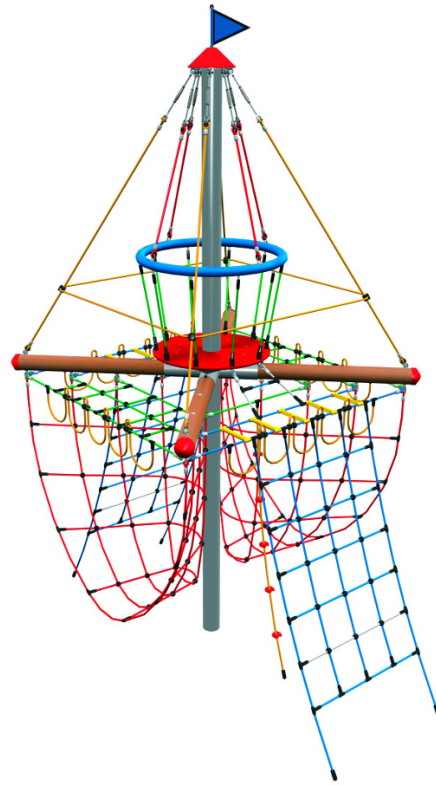

Marvelous Mariner Pirate Tower 2 (209-inch install height)

MSRP \$15,474.00

SALE \$13,540.00

Highlights:

- Contains multiple climbing features to entertain children
- Crow's nest is perfect for pirate play
- Made up of multiple ladders
- Black ropes give a definite shape to this structure
- To add more color, powder coat the galvanized steel posts for an additional charge

Age Group: 5 to 12 years

Footprint: 12' 4" x 8' 1"

Use Zone: 24' 4" x 20' 1"

The Marvelous Mariner Pirate Tower 2 brings an ocean of fun to your playground. Its structure, supported on a central metal post, is made to look like the top of a mighty pirate ship's mast, complete with a crow's nest, riggings, and a flag on top. The crow's nest is the perfect vantage point for children to use as they survey the surrounding area. It even has a protective railing. Beneath that, there are four galvanized steel beams and a net platform, which can be reached by climbing up either of the blue nets on the sides of the structure. Kids can even climb up into the hanging red lounge nets and sit comfortably, or rock back and forth. These are just the highlights of this wild play system, and there are plenty of other loops and climbing ropes which children can use to navigate it. The colorful ropes and nets, along with the ship theme, offer the potential for limitless adventures.