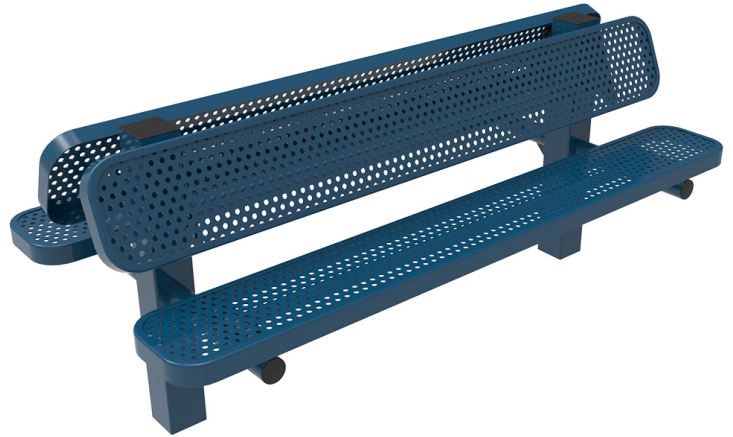

## MyTCoat Honeycomb Steel Double Bench with Square Posts

**MSRP \$1,674.00**

**SALE \$1,423.00**

### Highlights:

- Industry Standard and Advantage coatings add extra durability
- Bench seat secured on 2-3/8-inch arms
- Bench mounted on two 4-inch by 4-inch posts
- Many color options available to match your venue

---

The MyTCoat Honeycomb Steel Double Bench with Square Posts is the perfect seating option for those busy parks and playgrounds. With two sides, this bench can provide a lot of seating for a large number of people while still retaining a sleek and robust design. If you need more space, upgrade from the 6-foot to 8-foot option. With two in-ground or surface mounted posts, this bench provides the stability and support for tired pedestrians of all ages after a long day walking the trails and enjoying the outdoors. All support beams and seating platforms are constructed from high-quality commercial-grade materials, so there's no need to worry whether the bench can handle all that exhausted traffic. With multiple coating options, the double bench is designed to endure the elements as well as extended periods of use without wear or tear. Explore the variety of options and finishes to find the design that works for you! Contact us for more information.