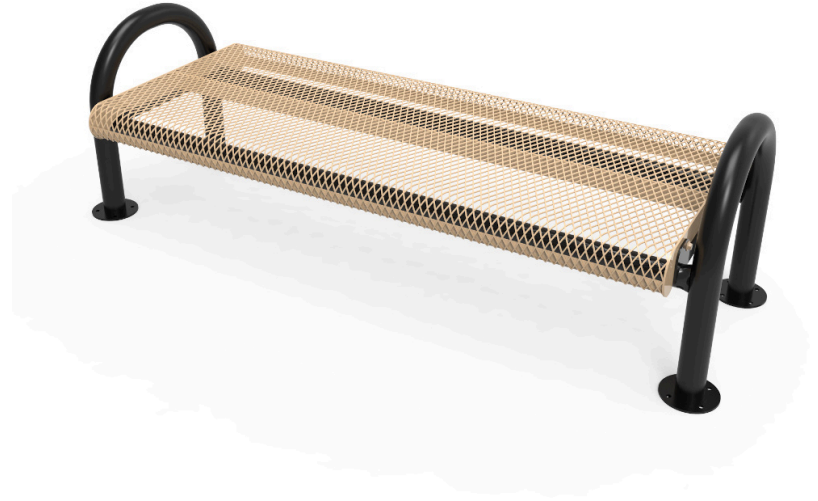

MyTCoat Expanded Metal Pipe Frame Bench without Back

MSRP \$919.00

SALE \$781.00

Highlights:

- Comfortable width for sitting
- Contemporary look for any setting
- Rounded posts double up as armrests
- Two parallel support posts on either end

The Expanded Metal Pipe Frame Bench without Back features a minimal design to make it compact, durable, and convenient. Like all MyTCoat backless benches, this model is short and easy to step over, making it useful by never being in the way. It is accessible from both sides, offering much more flexibility on how and where people decide to sit. The framework of the bench is straightforward and strong, with two metal pipes that arch above the ground to form the arms and legs of the bench with two cross-beams connecting them. These arches act as convenient armrests, but also help to prevent people from lying down so that the bench remains clear for everyone to use. This seat can be mounted on soft ground with the in-ground mount or on concrete with the surface mount. Be sure to talk to a sales associate for more details.