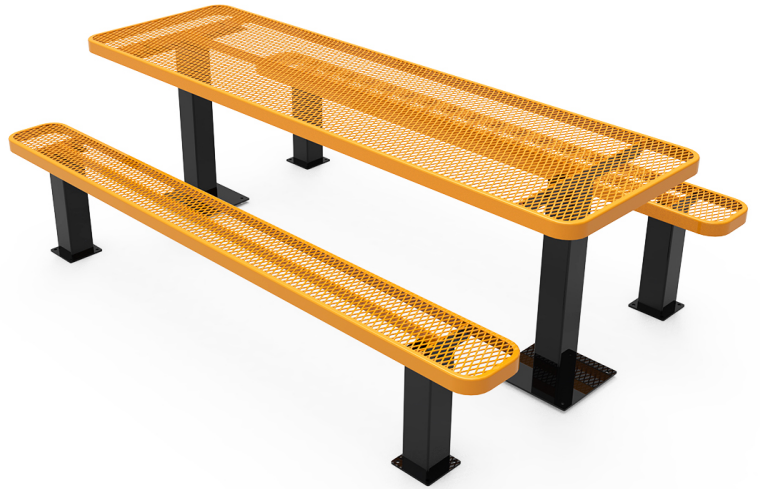

MyTCoat Honeycomb Steel Pedestal Frame Picnic Table

MSRP ~~\$1,835.00~~

SALE \$1,561.00

Highlights:

- Solidly fixed benches and tables
- Choose between standard or ADA configurations
- Rounded corners on benches and tables for safety
- Solid 4-inch square posts easily hold the punched steel top and seat

The MyTCoat Honeycomb Steel Pedestal Frame Picnic Table is a wonderful outdoor picnic table with a robust and minimalist design. Rather than a needlessly complex framework, this bench has two large 4-inch square columns at each end of its table and two benches. The design of the framework leaves the entire area under the middle of the table and benches clear, creating the maximum possible amount of leg space and optional areas to place bags. The MyTCoat Honeycomb Steel Pedestal Frame Picnic Table comes in either a six or eight-foot-long option with additional ADA accessible models. In the ADA accessible models, the square columns are placed closer to the middle of the table to allow wheelchair users to pull right under the overhang. There is a choice between one large area on one end of the table or two spaces for wheelchair use.