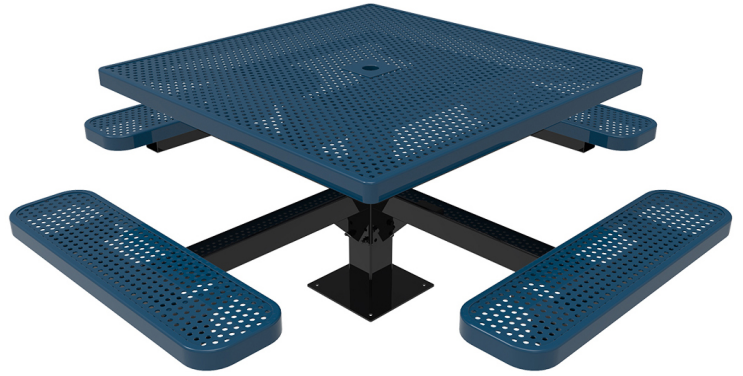

MyTCoat Expanded Metal Single Post Square Table

MSRP \$1,411.00

SALE \$1,200.00

Highlights:

- Sized for a comfortable experience
- Extra foot space under seats and tabletops
- Umbrella slot in the center most point on the table
- T-shaped support bars come from the center post for each seat

The MyTCoat Expanded Metal Single Post Square Table provides a ready spot for whatever you are doing. Whether it's to eat, talk, do work, or even just to sit, tables are places for people to gather. The powder coat painted steel frame offers support to each of the floating seats. The seats and tabletop are painted in a thermoplastic coat to make them more resistant to corrosion. An Advantage coating is available for premium protection. The expanded steel creates a mesmerizing pattern of diamonds across the surface of the table and seats. Safety is an important consideration which is why the corners are rounded and edges are smooth. The tabletop and seats may be made from expanded steel, but the edges of that steel are artfully tucked away to keep any occupants safe. No matter the color, this table will always deliver upstanding quality.