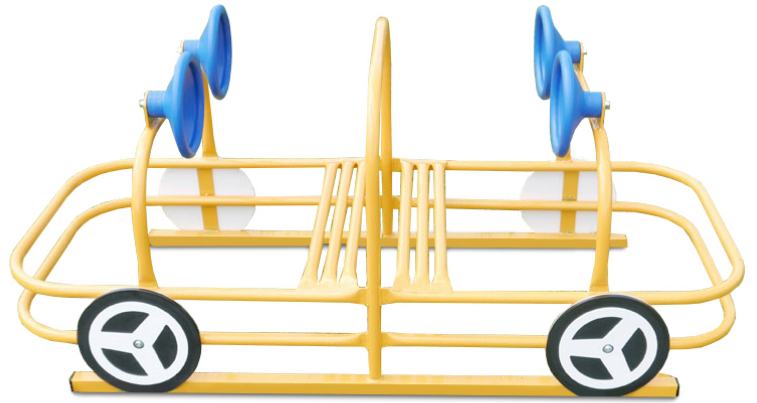

Passenger Car

MSRP \$1,108.00

SALE \$776.00

Highlights:

- Has four cute wheels
- Four seats for children to play
- Bright blue steering wheels
- Metal tubing frame

Age Group: 2 to 5 years

Assembled Dimensions: 5' x 2' 1" x 2' 5"

Use Zone: 17' x 14'

As a key component of the Infinity Express Train Set, the Passenger Car offers kids a feeling of autonomy as well as an imaginary role on a train. Complete with 2 spacious bench seats and 4 steering wheels, this structure functions as a piece of a larger set, but can be just as immersive as a stand-alone feature. The rounded exterior and decorative wheels offer an opportunity for kids to imagine themselves driving a car, or riding in a train. Built entirely from commercial-grade HDPE plastic, rest assured that your kids are safe and your investment is sound. This Passenger Car is designed to endure all seasons, in addition to the casual wear and tear. On top of that, this structure now comes available with in-ground stakes for permanent installation at no additional cost.