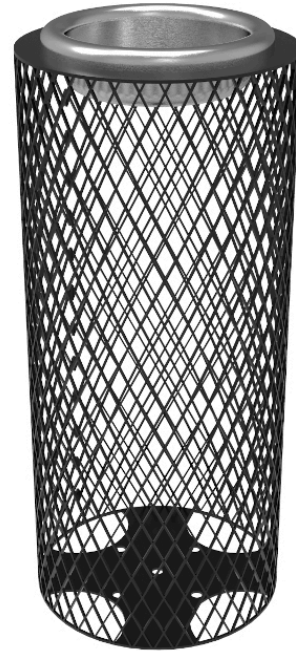

MyTCoat Expanded Metal Ashtray Pylon

MSRP \$263.00

SALE \$223.00

Highlights:

- Crossed metal pattern visually works at most venues
- Can be in-ground mounted or surface mounted
- Tray can contain lots of discarded cigarettes
- Steel constructed and comes in Industry Standard or Advantage coating

The Expanded Metal Ashtray Pylon is a convenient place for guests to dispose of their finished cigarettes. This benefits smokers and non-smokers alike, as it helps to reduce the smell of smoke and cuts down on the likelihood of your site's grounds collecting unsightly piles of discarded cigarette butts. It is a tall and decorative metal column that holds its collection dish above the ground and keeps it stable. This pylon is made of sturdy steel arranged in a diamond-shaped lattice with a lustrous protective coating applied as a finish. The deep basin of the ashtray ensures that the unit has a high capacity that can hold plenty of waste before needing to be emptied. This attractive stand-alone ashtray meshes well with many different kinds of interior and exterior locations, including parks, city centers, office break areas, and hotel lobbies.