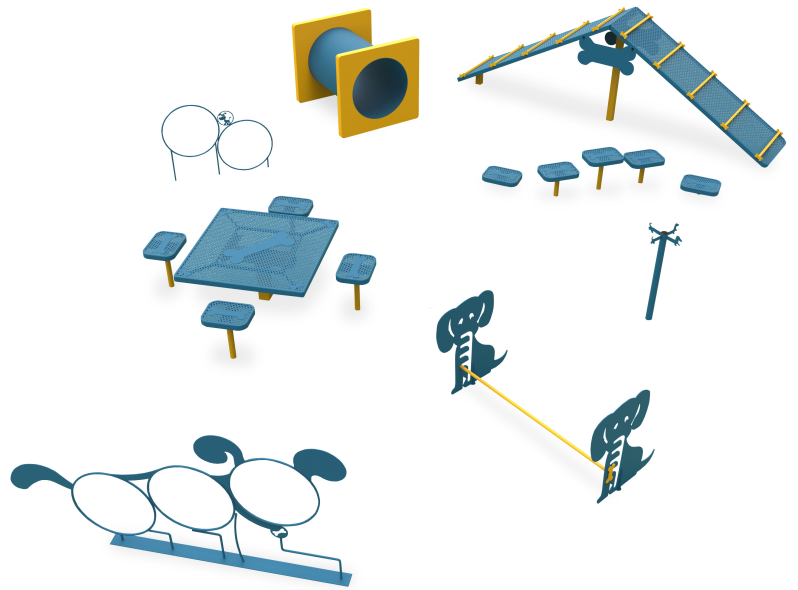

MyTCoat Large Dogs N Play Set

MSRP \$14,815.00

SALE \$12,593.00

Highlights:

- Suitable for any size dog
- Multiple items for dog care
- Provides a variety of physical exercises
- Activities offer differing levels of difficulty

Dog parks are a wonderful place to take dogs to socialize which is why MyTCoat has created the Large Dogs N Play Set. The set includes all of the equipment necessary to keep any dog entertained. For a nice warm-up, the kit has a Puppy Climbing Wall to get dogs to stretch their legs with a quick run up and then down the arched structure. Their exercise will continue with a run through the Puppy Tunnel. Then they are ready for some of the more advanced pieces of equipment. Step-by-step they'll get closer to jumping as they find their way across the Stepping Pads. They will finally be ready to tackle any of the three jumps included in the kits: the Three Hoop Puppy Jump, the Two Hoop Puppy Jump, and eventually the Puppy Hurdle. Owners will have the space necessary to unleash their pups and clean them up with the Leash Terminal, Puppy Spa Accessory Pad, and the Puppy Spa Table.