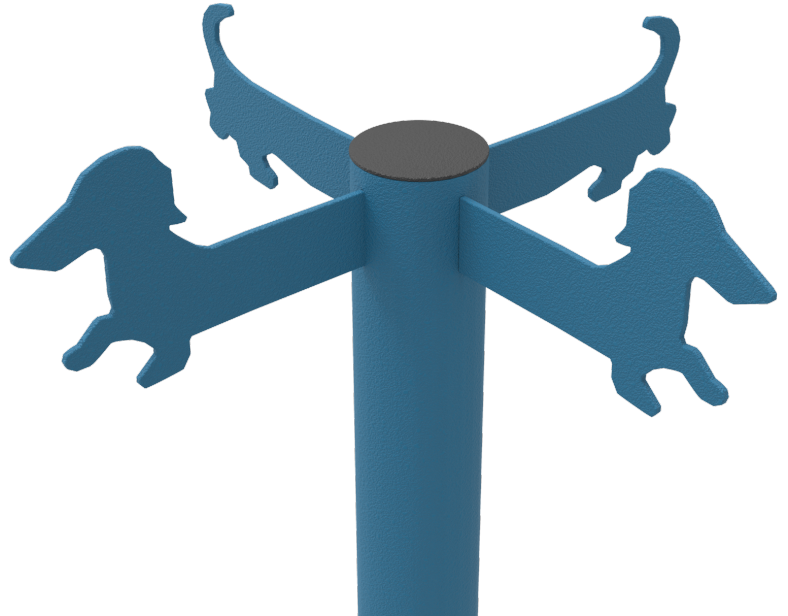

## MyTCoat Leash Terminal

**MSRP \$665.00**

**SALE \$566.00**

### Highlights:

- Top of the terminal is decorated with dachshunds
- Tails and heads create a hook for the leashes to stay in place
- Stands at a height that is comfortable for most park goers to use
- Finished in Industry Standard coating to hold up to dogs and the elements

The Leash Terminal offers dog owners a place to safely put their leashes. Rather than having to carry it around as Fido is having fun, owners can set it on this decorative stand. The terminal has four decorated hooks on top, allowing it to hold up to four leashes at once. This also allows trainers that are using multiple leash types a ready place to set them for training. Most of the time that people spend with their dogs will likely be spent playing, training, and bonding, so dog owners will need their hands free to work with their animal. This allows them to have both hands free during the training, disciplining, and during the playing process. It can be rather difficult to use a clicker while offering a treat and holding a leash. Let this structure help out by supporting those leashes.