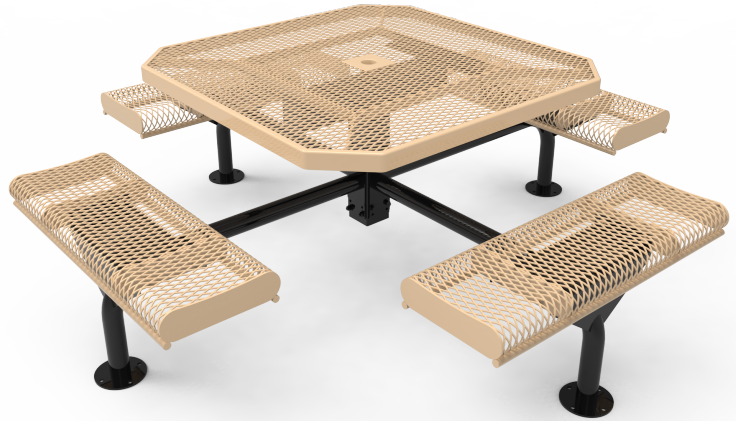

MyTCoat Expanded Metal Deluxe Frame Octagon Table with Rolled Edge Seats

MSRP \$1,670.00

SALE \$1,421.00

Highlights:

- Smooth edge all around the tabletop
- Wide legged design gives it extra stability
- Central post floats slightly above the ground
- Added reinforcement under each seat and the tabletop

The Expanded Metal Deluxe Frame Octagon Table with Rolled Edge Seats is one of MyTCoat's finest models, combining some of its best available features. The strong bonded framework supporting both the seats and the table is capable of reliably handling use by occupants of all shapes and sizes. The curled edges on the seats make for a cozy perch and minimize the annoying abrasions that sometimes come from legs resting against more harshly angled edges. The octagon shape gives the whole structure a dynamic geometric appearance, and the carefully designed corners enable unimpeded movement by guests looking to quickly get in and out of the seats. This commercial-grade outdoor furniture unit is available in multiple versions, include ADA accessible models. Additionally, the center boasts a port for an umbrella to be installed if you're looking to add some shade to the recreation area. The tabletop and seats are covered in a thermoplastic protective coating that is available in either Industry Standard or MyTCoat's special Advantage styles. Coatings come in a spectrum of different colors. Please speak to a salesperson to learn more about currently available options.