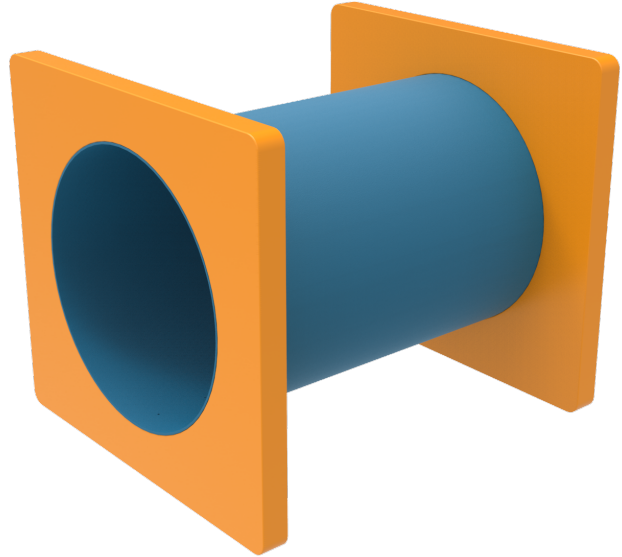

MyTCoat Puppy Tunnel

MSRP \$2,797.00

SALE \$2,378.00

Highlights:

- 30-inch diameter opening to fit most dogs
- Enjoyable activity that almost any dog will enjoy
- Molded from high density plastic to be hardy but gentle on paws
- Rounded corner make for a clean look as well as a safe piece of equipment

The Puppy Tunnel is a great activity for dedicated competitive dogs and playful pups alike. As an agility obstacle, it presents a challenge for dogs to dive through as swiftly as possible. But when dogs aren't being trained, they will still love playing in the tunnel. They can tumble through it, engage in a fun game of Peek-a-Boo, or even catch a short respite from the sun. The tunnel has a 30-inch diameter, making it large enough for most breeds of dogs to comfortably fit through it. The tube and its square entrances are formed from high density molded plastic. The squares and tube can have different colors which you can specify with your order to create a piece that is specific to your dog park. This item can be paired with other Dog Park play items to create a fun and challenging obstacle course for your canine friends.