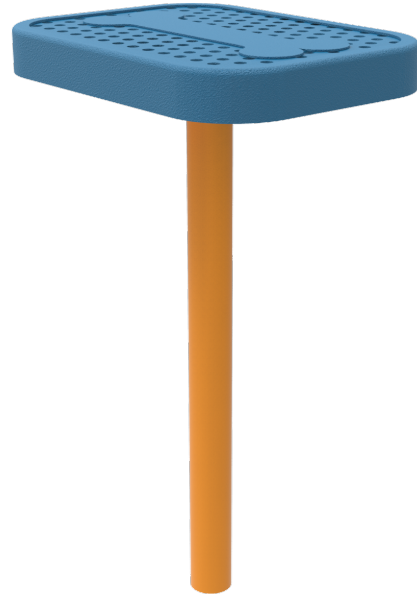

MyTCoat Puppy Spa Accessory Pad

MSRP \$404.00

SALE \$343.00

Highlights:

- Make dog and animal grooming a breeze
- Perfectly sized to hold most grooming tools
- Simple design with a dog bone in the center
- Situated solidly onto a 3" diameter galvanized steel post

Keep everything close at hand with the Puppy Spa Accessory Pad from MyTCoat. One of the worst things about grooming a dog is having to set tools down as you go. The Puppy Spa Accessory Pad eliminates that issue by raising them up to a reachable height when working with a dog. The pad is 16-inches wide to accommodate grooming supplies from brushes to wireless clippers, all of which are easily lost under a prancing animal. The unit features an in-ground mount to keep it firmly in place. MyTCoat has designed the Puppy Spa Accessory Pad to perfectly compliment the Puppy Spa Table. Simply install the Puppy Spa Accessory Pads at each corner of the Puppy Spa Table to ensure users will always have a place to set their tools. The most charming aspect of this miniature table is the dog bone in the center of the pad making it clear who this table is for.