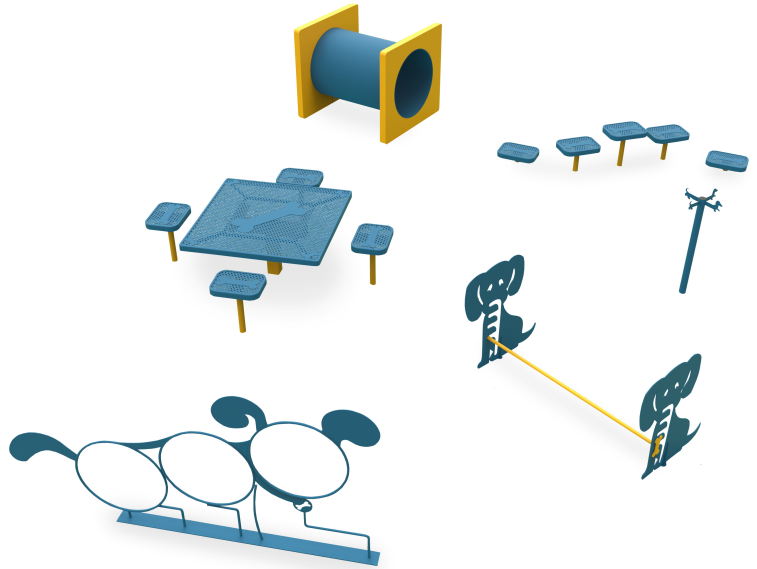

MyTCoat Medium Dogs N Play Set

MSRP \$10,621.00

SALE \$9,029.00

Highlights:

- Can be arranged into a custom course
- Includes a small "spa" area for grooming
- Contains four events for active movement
- Various climbing activities for adventurous pups

Whether large, small, or especially medium, every dog will enjoy MyTCoat's Medium Dogs N Play Set. The set includes jumping, running, and balance events while including a few key site amenities. Dogs will bound joyously across the Stepping Pads to work on their balance. Most dogs will not be able to resist the urge to zip through the Puppy Tunnel and then leap over the Puppy Hurdle. For a final trick, pups will love trying to jump through the Three Hoop Puppy Jump again and again in various combinations. After all of their playing, it will be time for rest and possibly a good brush at the Puppy Spa Table. Next to the table, there are four Puppy Spa Accessory Pads for all of the gear necessary and a Leash Terminal for your dog's leash. The entire set lends itself to a wonderful day at the dog park.