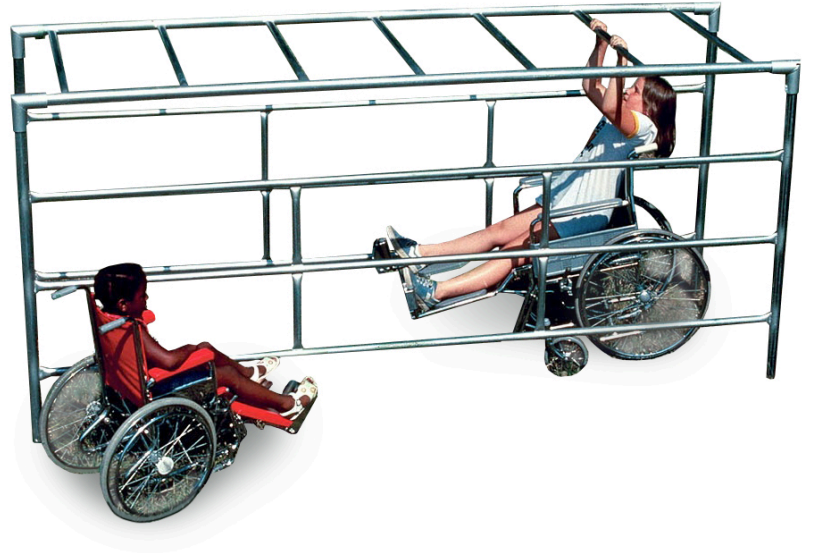

Wheel Thru Arcade

MSRP \$1,478.00

SALE \$1,242.00

Age Group: 5 to 12 years

Footprint: 10' long x 3' wide x 4' 6" high

Use Zone: 16' x 22'

The Wheel Thru Arcade allows wheelchair and ambulatory children a pulling and scaling playground event. This climber satisfies ADA guidelines. The climber is 54 inches high x 36 inches wide x 10 feet long. Safety surfacing is required.