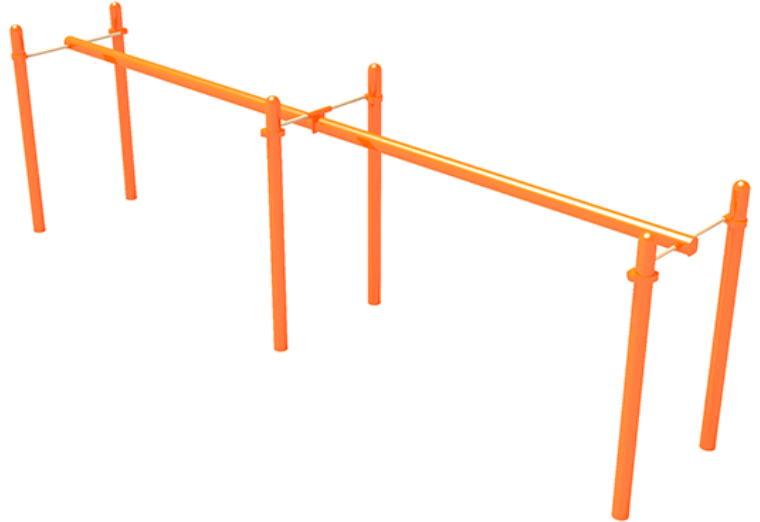

Track Ride Double 24 Foot Long Play Event

MSRP \$9,748.00

SALE \$8,530.00

Highlights:

- Three sets of support posts that create a safe area for riders
- Freely moving handle
- 22 metal colors for complete customization
- Promotes core and upper body strength

Age Group: 5 to 12 years

Use Zone 1: 17' x 37'

Every child's dream is to fly like a superhero. With the Track Ride Double, children can fulfill that dream. The structure is a slim rail with three sets of supports. Children can pretend to fly like a bird or create an adventure on the playground. The simplicity of the equipment provides children with a single experience that no other piece of equipment can provide. The Track Ride Double is an attractive addition to your play area because it is so unique. Children will take turns for hours tilting across the playground on it. The Track Ride Double ships freight and is available in any of our twenty-two metal colors that are listed in the color selector.