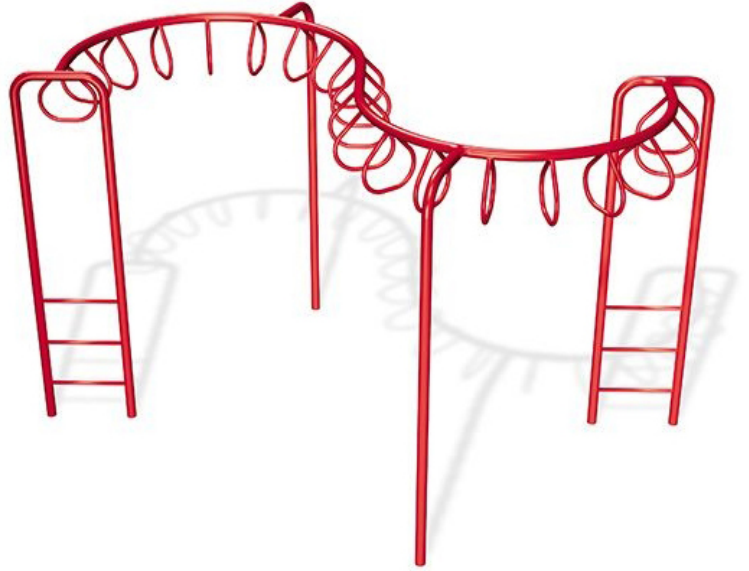

## S Loop Horizontal Ladder

**MSRP \$5,265.00**

**SALE \$4,607.00**

### Highlights:

- Winding climbing bars
- Stationary rings for easier grip
- Open support legs creating clear space underneath
- Three rungs on the ladders

**Age Group:** 5 to 12 years

**Use Zone:** 21' 11" x 25' 9"

---

Ideally, outdoor play on a playground should be both enjoyable and healthy exercise for children. The S Loop Horizontal Ladder accomplishes both of these things with its exciting and physically challenging design. It works just like any other overhead ladder, but has rounded loops which are easier for children to hold onto. The curving S shape of the structure makes it more compact and easy to fit onto the playground, and also makes it more interesting for the children using it, since they won't be simply looking straight ahead. It comes with twenty individual loops, making it a rather difficult challenge to fully complete, but one which children will learn to accomplish through practice.