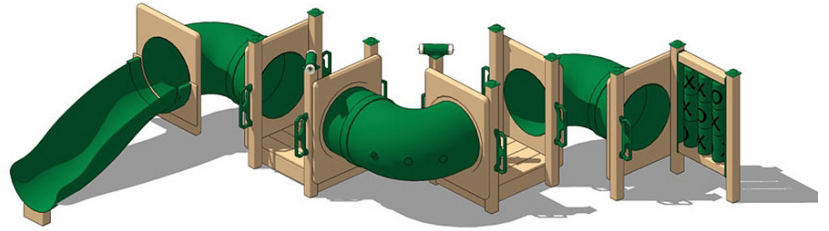

Tunnel Maze

MSRP \$9,747.00

SALE \$8,773.00

Highlights:

- Multiple tunnels for more adventures
- Concentration game encourages cooperation
- Each elevated area has easy to grip handles for safety
- Everything is near the ground for safe play

Age Group: 6 to 23 months

Use Zone: 19' x 33'

The Tunnel Maze is an amazing adventure made for youngsters below age two. It features three curved plastic tunnels for them to crawl through as they make their way from one end to the other. Despite its name, the Tunnel Maze does not have any dead ends or divergent paths that might be difficult for very young children. In fact, we've included open spaces between each of the tunnels, which act as additional entrances and exits, so that children don't get scared or blocked in a tunnel. If they make it all the way to the end of the maze they will be rewarded with a small slide!