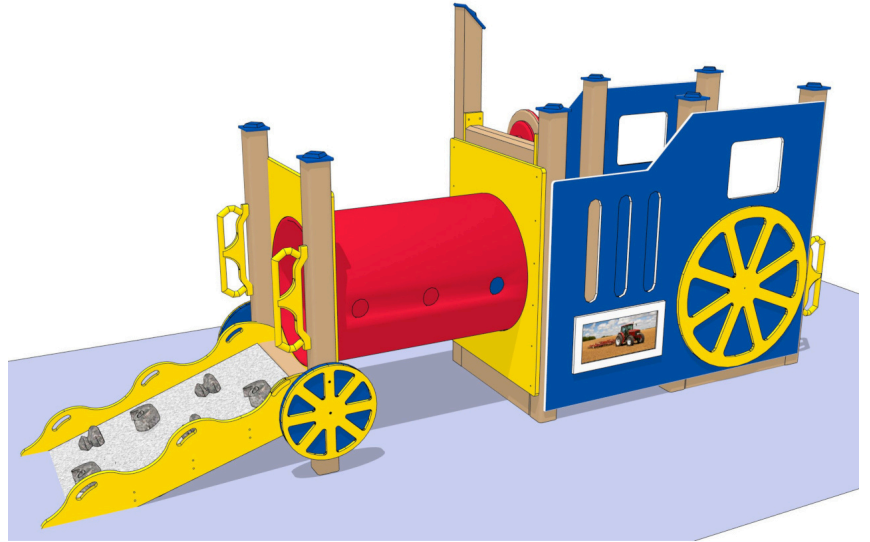

## Tractor

**MSRP \$10,584.00**

**SALE \$9,526.00**

### Highlights:

- Colorful farm-themed play structure
- Tot Grab Scrambler on the front ramp
- Tunnel adds extra fun
- Majority of the structure is enclosed making it very safe

**Age Group:** 6 to 23 months

**Use Zone:** 9' x 18'

---

What child doesn't spend time imagining being a farmer at some point? The Tractor is a great place for children to live out that dream. With a Tot Grab Scrambler in front, the tunnel is easy for any child to get into. After crawling through the tunnel, they will come to the steering wheel that can be spun to their heart's content. The rear has two easy to grip handles to help children climb in and out of the tractor. The chipper wheels give this piece of equipment a delightful air that will add to the atmosphere of any playground.