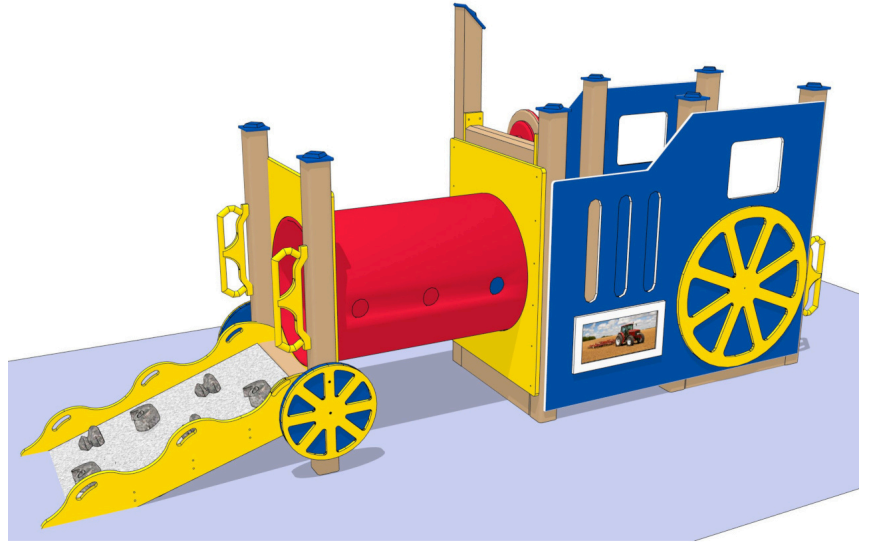

Tractor

MSRP \$10,584.00

SALE \$9,526.00

Highlights:

- Colorful farm-themed play structure
- Tot Grab Scrambler on the front ramp
- Tunnel adds extra fun
- Majority of the structure is enclosed making it very safe

Age Group: 6 to 23 months

Use Zone: 9' x 18'

What child doesn't spend time imagining being a farmer at some point? The Tractor is a great place for children to live out that dream. With a Tot Grab Scrambler in front, the tunnel is easy for any child to get into. After crawling through the tunnel, they will come to the steering wheel that can be spun to their heart's content. The rear has two easy to grip handles to help children climb in and out of the tractor. The chipper wheels give this piece of equipment a delightful air that will add to the atmosphere of any playground.