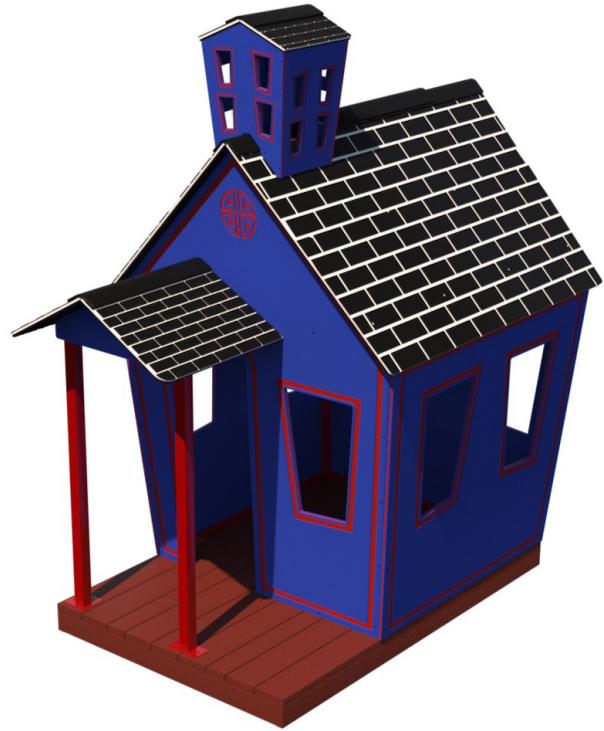

R-Town School House

MSRP \$10,065.00

SALE \$8,556.00

Highlights:

- Bright red classic school house
- Funky window shapes show how fun it could be
- White edges around doors and windows
- Complete with bell tower

Age Group: 2 to 12 years

Unit Size: 6' x 4'

Blend school and playtime together with the R-Town Schoolhouse. This playhouse for preschool aged children has a classic schoolhouse design with a tower on top and a portico over the entrance. It even has a porch area in the front. The overall base of the structure measures 4 by 6 feet, offering plenty of space for multiple small children to play inside. The large windows with wacky shapes let in plenty of sunlight, and allow adult supervisors to check in on them. You can install it alongside other playhouse models to complete your town.