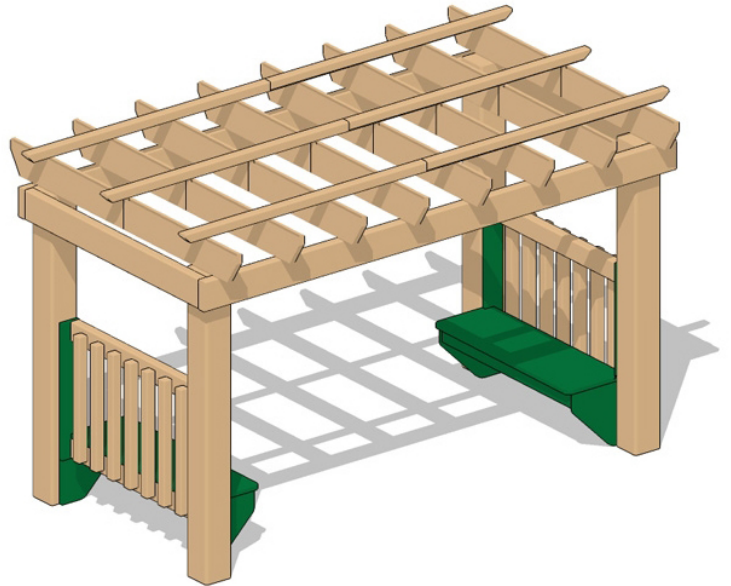

Garden Arbor with Benches

MSRP \$3,066.00

SALE \$2,760.00

Highlights:

- Built-in seating for children
- Available in adult and children sizes
- Picturesque piece to add to any garden
- Slatted top allows plants to grow around it

Assembled Dimensions: 60" x 96" x 72" (6 Feet)

60" x 96" x 96" (8 Feet)

The Garden Arbor with Benches by Nature of Early Play adds a lovely, relaxing vibe to any garden to create a peaceful outdoor spot. This structure is made of recycled material that has been cut and structured into a beautiful canopy with two resting spots underneath. Ivy and plants will grow and wrap around the planks to create beautiful greenery. Best of all this structure can be made child-sized, so you can give the kids a place to rest as you garden. However, if you choose the adult size this will be a nice resting spot to spend time with the kids reading, smelling the flowers or playing games. The archway can also serve as an inviting entrance to your area, with a pathway running through the middle. Choose between two sizes; the child size which measures 8-feet in width, 5-feet in length and 6-feet in height or the adult size which measures 8-feet in width, 5-feet in length and 8-feet in height.