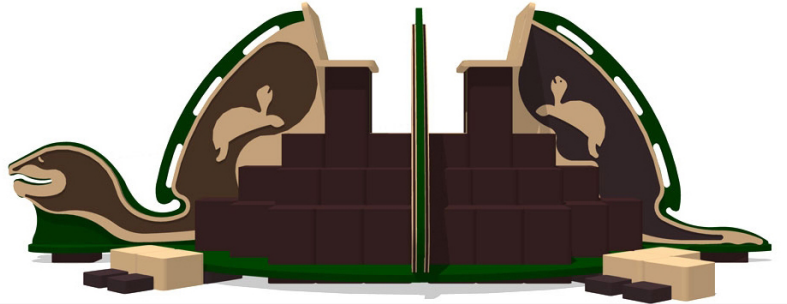

Galapagos

MSRP \$7,818.00

SALE \$7,037.00

Highlights:

- Friendly tortoise structure
- Multiple blocks for children to climb on
- Adds character to any outdoor area
- Available in different colors to fit your playground

Age Group: 6 to 23 months

Assembled Dimensions: 98" x 54" x 31"

Use Zone: 14' 7" x 10' 7"

The Galapagos Early Childhood Climber is a haven for climbing and fun, imaginative play. It consists of a large number of square recycled plastic posts which form a mountain of blocks to climb. These blocks have beveled vertical edges for safety, but flat tops that make them easier to balance on. The structure not only has smiling tortoise decals climbing towards the top, the entire structure is actually shaped like one giant Galapagos Tortoise. The top of its shell even has two seats where children can sit with a view as they pretend to ride the tortoise all around the playground.