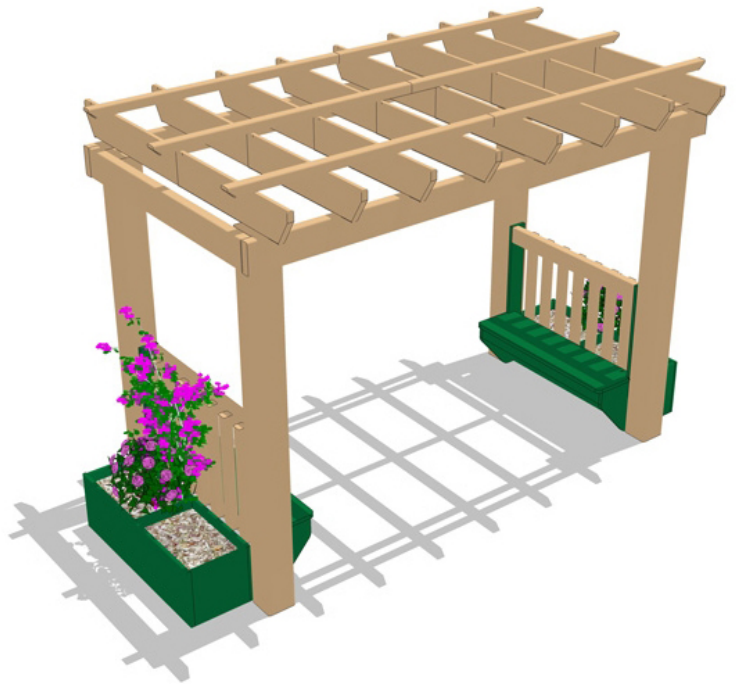

## Garden Arbor with Two Modbox Planters

**MSRP \$4,320.00**

**SALE \$3,888.00**

### Highlights:

- Provides a place for kids and adults to rest
- Planters allow you to plant flowers of choice
- Structure has beautiful seating configurations
- Slatted arbor roof adds visual interest to the seating area

**Assembled Dimensions:** 60" x 120" x 72" (6 feet)  
60" x 120" x 96" (8 feet)

The Garden Arbor with Modbox Planters by Nature of Early Play is a complete garden sanctuary that can be added to any outdoor location. The canopy provides shelter from the sun during all but the midday hours, and can be completed with a covering of foliage or ivy for even more shade. This structure is perfect for gathering kids to relax under the shade, play, act out a play or learn more about horticulture. The canopy has two bench seats below it, so that a number of people can relax and enjoy each other's company. This model even has a pair of Modbox planters flanking the arbor on both sides, which allow you to personalize and beautify it with any type of flowers that you see fit. This can be a good opportunity to teach kids the responsibility of caring for plants.