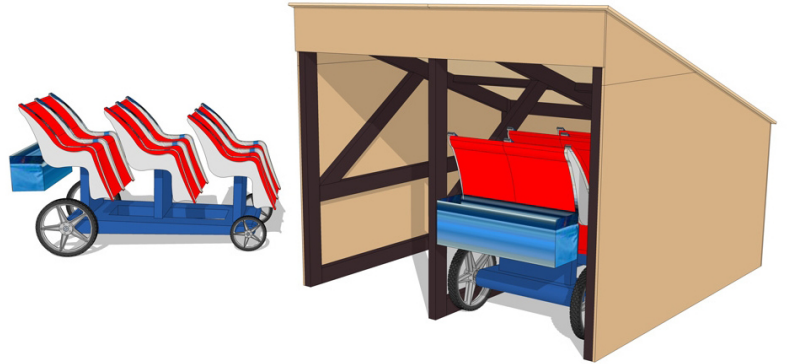

Pram Storage

MSRP \$3,449.00

SALE \$3,105.00

Highlights:

- Multiple pram bays available
- Slanted roof is perfectly designed for rain runoff
- Sturdy reinforced structure
- Sized to dimensions that efficiently use space

Age Group: 6 months to 5 years

Assembled Dimensions: 72" x 78" x 60" (2 Bays)

108" x 78" x 60" (3 Bays) 144" x 78" x 60" (4 Bays)

Keep your baby pram safe from the elements and ready for your next stroll with this elegant, two-stroller shed in eco-chic khaki. Made from 100% recycled structural plastic, and featuring stainless steel hardware, the Pram Storage is built to last and makes the perfect accessory for parents looking to model early health and wellness for their kids. This stroller storage unit can be placed in a backyard, on a deck, or planted in any recreation space frequented by young families. Safe and affordable, it makes getting exercise and traveling with kids in tow a seamless and fun routine.